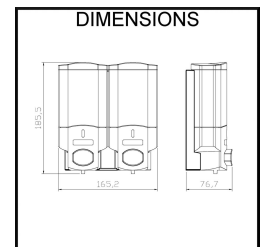

### PRODUCT DESCRIPTION

This high quality chrome and transparent double soap dispenser will provide you with the optimum luxury in your bathroom. Mounted flat onto your shower wall and holding an impressive 2x 350ml, the Lotus Wall Mounted Soap Dispenser will help reduce your bottle clutter and provide a sleek and modern bathroom look. With an easy glide dispense button and easy liquid refill, the Lotus Soap Dispenser is the only answer to your space saving and convenience needs.