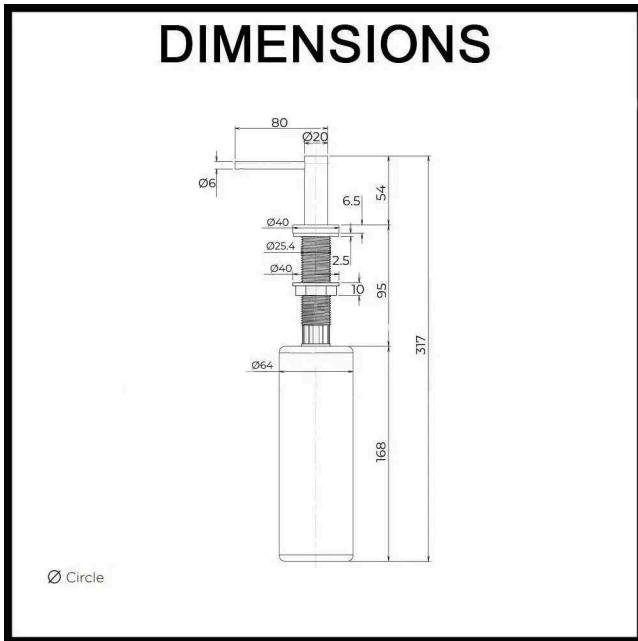

ADDITIONAL INFORMATION

Dimensions

Information and prices shown in this document may change without prior notice. Please refer to our website for the most accurate, up-to-date information about this product.

Money Back Guarantee*

Enjoy Free Freight Protection

Earn Reno Dollars as a MEMBER