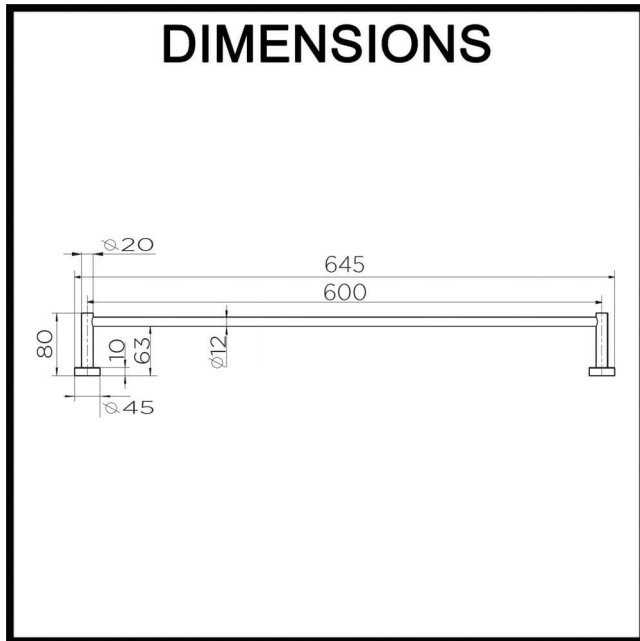

ADDITIONAL INFORMATION

Dimensions:

Information and prices shown in this document may change without prior notice. Please refer to our website for the most accurate, up-to-date information about this product.

Money Back Guarantee*

Enjoy Free Freight Protection

Earn Reno Dollars as a MEMBER