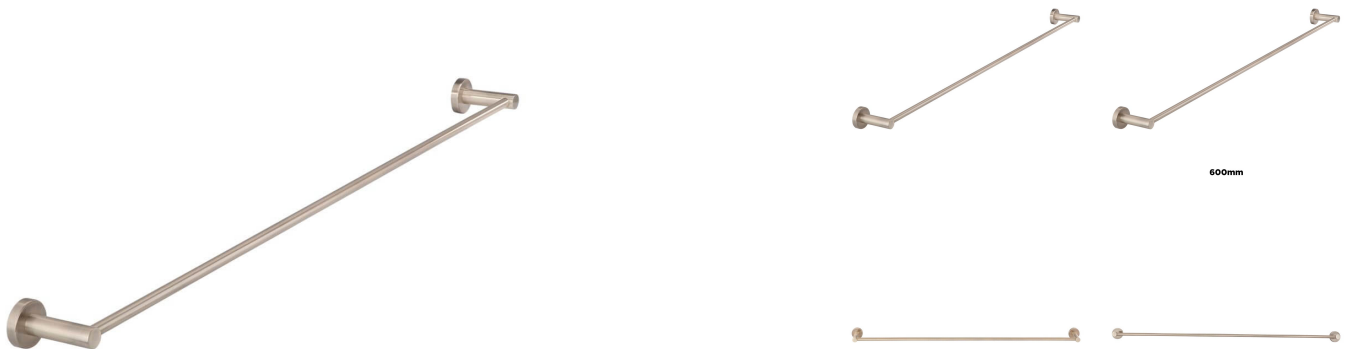

Round Brass Single Towel Rail - Champagne - 600mm

Brand: MEIR • Product SKU: MEIR-MR01SR60CH-1912 • RRP: \$279.00

meir.®

PRODUCT DESCRIPTION

The MEIR MR01SR60 Round Single Towel Rail is a perfect addition to your bathroom if you want to keep a stylish way in saving storage space. Made from solid brass construction, this towel rail will be the least of your worries in getting damaged by rust over time. Its smooth round design is a great match to any contemporary bathroom style.

FEATURES

- **SOPHISTICATED** - Refined rounded appearance gives a premium look suitable to most bathrooms
- **RUST-RESISTANT** - Solid brass is one of the well known metals that do not contain iron avoiding rusting
- **CHIC** - Champagne finish brings a glamorous vibe to bath interiors
- **CONVENIENT INSTALLATION** - Comes with standard fittings for easy installation
- **PEACE OF MIND** - Backed by a 10-year manufacturer's warranty for domestic repair or replacement

Earn Reno Dollars as a MEMBER

RenovatorStore.com.au

49-51 Mills Road
3195 Braeside, Australia
☎ (03) 9544 3003

✉ service@renovatorstore.com.au

ADDITIONAL INFORMATION

Specifications:

- **Model:** Meir MR01SR60CH
- **Material:** Solid brass
- **Finish:** Electroplated champagne / rose gold
- **Width:** 600mm
- **Depth:** 80mm
- **Backplate Shape:** Round
- **Backplate Width/Height:** 45mm
- **Package Inclusions:** Bracket, Grub screws, Screws