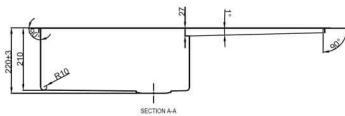

ADDITIONAL INFORMATION

Dimensions

DIMENSIONS

Information and prices shown in this document may change without prior notice. Please refer to our website for the most accurate, up-to-date information about this product.

Money Back Guarantee*

Enjoy Free Freight Protection

Earn Reno Dollars as a MEMBER