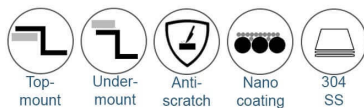

Nano Coated Single Bowl Kitchen Sink with Drainer - R10 Corner - Stainless Steel - 1000mm

Brand: HIGOLD • Product SKU: HG-954106-1838 • RRP: $569.00 • Sale Price: $512.05

HIGOLD®