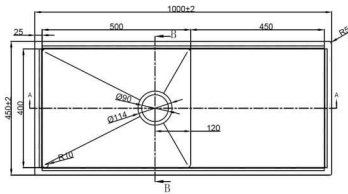

ADDITIONAL INFORMATION

Dimensions

DIMENSIONS

Information and prices shown in this document may change without prior notice. Please refer to our website for the most accurate, up-to-date information about this product.

Money Back Guarantee*

Enjoy Free Freight Protection

Earn Reno Dollars as a MEMBER