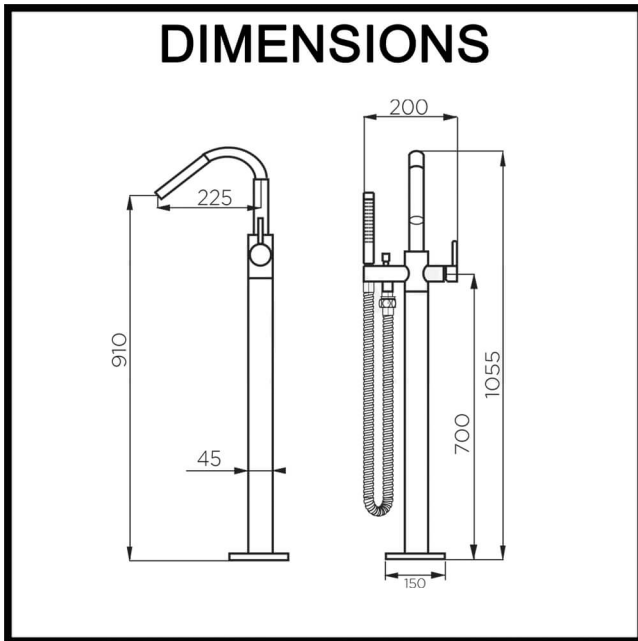

ADDITIONAL INFORMATION

Dimensions

Information and prices shown in this document may change without prior notice. Please refer to our website for the most accurate, up-to-date information about this product.

Money Back Guarantee*

Enjoy Free Freight Protection

Earn Reno Dollars as a MEMBER