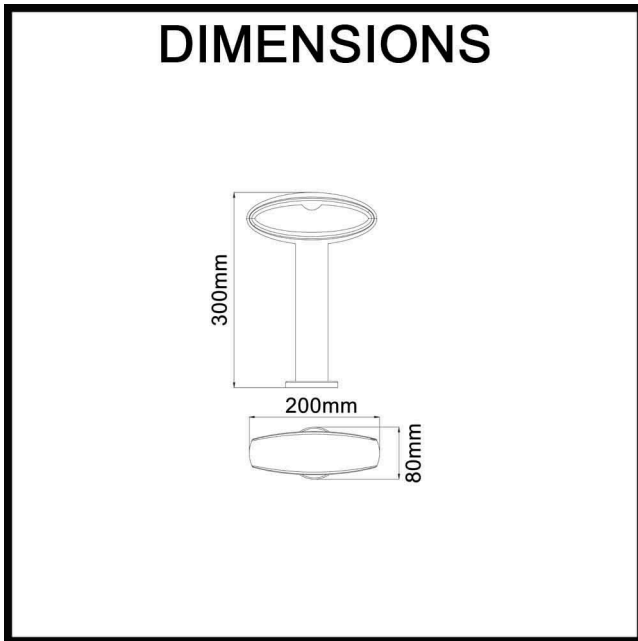

ADDITIONAL INFORMATION

Dimensions:

Information and prices shown in this document may change without prior notice. Please refer to our website for the most accurate, up-to-date information about this product.

Money Back Guarantee*

Enjoy Free Freight Protection

Earn Reno Dollars as a MEMBER