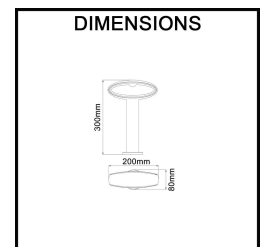

Horus LED Bollard Light - 9W Warm White - 300mm Matte Black

Brand: CLA LIGHTING • Product SKU: CLA-HORUS2-1671 • RRP: $142.40

PRODUCT DESCRIPTION

This LED bollard light is a convenient addition to your house exterior. It is not only effective in lighting outdoor pathways and landscapes, but its overall design makes it a stylish decorative centerpiece. It has been constructed with anti-corrosion and anti-aging qualities for the purpose of longevity. It uses energy-efficient LED chips to produce 3000K warm white light.

FEATURES

- **ENERGY EFFICIENT** - This bollard light uses LED technology, which makes it highly efficient
- **DUST AND SPLASH PROOF** - The IP54 rating makes it a good lighting solution for outdoor settings
- **DESIGNED FOR EASY WAYFINDING** - Its 300mm height makes it easier to see the ground on pathways and landscapes during the night
- **BOLD** - Gives a stylish and bold touch to any house exterior with its oval design and matte black finish
- **FUNCTIONAL** - It produces a 3000K warm light that gives you a cozy and relaxing feeling while strolling outside your house

Information and prices shown in this document may change without prior notice. Please refer to our website for the most accurate, up-to-date information about this product.

Money Back Guarantee*

Enjoy Free Freight Protection

Earn Reno Dollars as a MEMBER