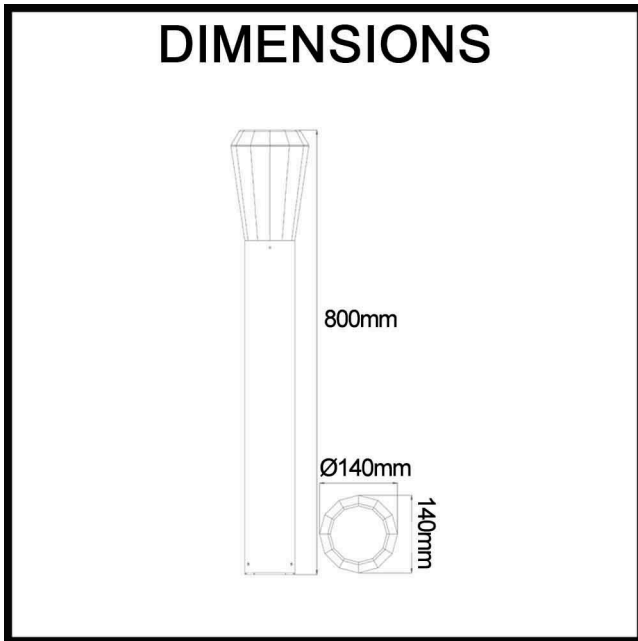

ADDITIONAL INFORMATION

Dimensions:

Information and prices shown in this document may change without prior notice. Please refer to our website for the most accurate, up-to-date information about this product.

Money Back Guarantee*

Enjoy Free Freight Protection

Earn Reno Dollars as a MEMBER