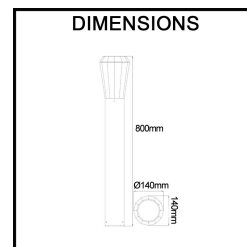

Geb LED Bollard Light - 13W Warm White - Tapered - 800mm Grey

Brand: CLA LIGHTING • Product SKU: CLA-GEB3-1667 • RRP: $203.45

PRODUCT DESCRIPTION

This LED bollard path light is chosen by many people to light the pathways and landscapes outside their houses. Its die-cast aluminum construction makes it strong enough to be installed in outdoor settings for long periods of time. It uses energy-efficient LED chips to produce 3000K warm white light.

Also comes in [500mm](#).

FEATURES

- ENERGY EFFICIENT - This bollard light uses LED technology, which makes it highly efficient
- DUST AND SPLASH PROOF - The IP54 rating makes it a good lighting solution for outdoor settings
- DEPENDABLE - The 800mm height provides additional security to your pathways and landscapes
- STYLISH - It has a tapered design and grey finish that match well with most modern styles
- FUNCTIONAL - Produces a 3000K warm light

Information and prices shown in this document may change without prior notice. Please refer to our website for the most accurate, up-to-date information about this product.

Money Back Guarantee*

Enjoy Free Freight Protection

Earn Reno Dollars as a MEMBER