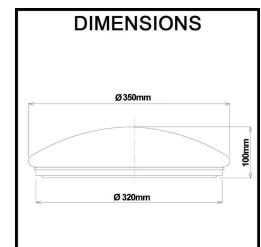

LED 18W Surface Mounted Oyster Light - Tri-CCT Dimmable - Round

Brand: CLA LIGHTING • Product SKU: CLA-OYSDIM004-1581 • RRP: $72.60

PRODUCT DESCRIPTION

This 18W tri-colour LED oyster light is an excellent lighting option, especially for areas with low ceilings. Its compact size ensures that it does not pose any risk of head-bumping. It uses LED technology that is known to be energy efficient. The product has a tri-CCT function which provides a bright and ambient light that is effective to be used in all zones of a house.

FEATURES

- LED TECHNOLOGY - It is an upgraded version of a traditional ceiling light since it is more energy efficient with its use of SMD2835 LED chips
- PROTECTED - Rated IP44 hence it is ideal for areas that are regularly exposed to moisture such as bathrooms or laundry rooms
- COMPACT - There is a reduced risk of head-bumping on areas with low ceilings due to its condensed size
- BROAD LIGHTING - This oyster light has a 120 degree beam angle that provides maximum illumination effect
- TRI COLOUR - It has 3 light-colour temperature options in one fitting to match specific zones inside the house

Information and prices shown in this document may change without prior notice. Please refer to our website for the most accurate, up-to-date information about this product.

Money Back Guarantee*

Enjoy Free Freight Protection

Earn Reno Dollars as a MEMBER