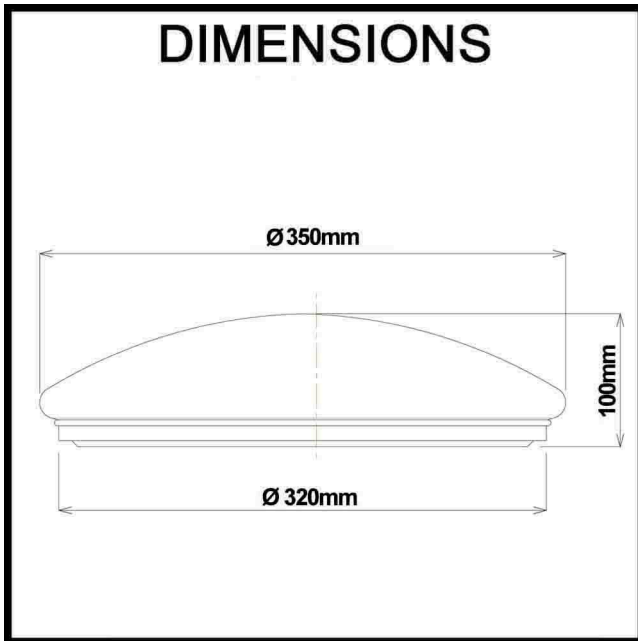

ADDITIONAL INFORMATION

Dimensions:

Information and prices shown in this document may change without prior notice. Please refer to our website for the most accurate, up-to-date information about this product.

Money Back Guarantee*

Enjoy Free Freight Protection

Earn Reno Dollars as a MEMBER