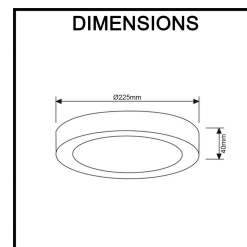

LED 18W Surface Mounted Oyster Light - Tri-CCT Dimmable - IP40

Brand: CLA LIGHTING • Product SKU: CLA-SURFACETRI3R-1579 • RRP: $72.60

PRODUCT DESCRIPTION

This 18W tri-colour LED oyster light is a great and cost-efficient lighting solution for your home. Compact and modern, this round oyster light is directly mounted on surfaces and ideal for rooms with low ceilings. Uses LED technology to produce three colour temperatures of up to 5000K bright white light. Also available in [6W](#) and [12W](#).

FEATURES

- LED TECHNOLOGY - Integrated with SMD2835 LED chips for energy-efficient and cost-saving lighting; lasts much longer than traditional halogen lamps
- COMPACT - Can be easily mounted on surfaces and ideal for low-ceiling installations
- BROAD LIGHTING - Oyster lights provide more coverage with fewer shadows for optimum illumination in your room
- MODERN - The round shape in white colour gives a contemporary feel
- ADJUSTABLE - Colour temperature can be changed upon installation to match specific zones inside the house and can be dimmed to suit your preference

Information and prices shown in this document may change without prior notice. Please refer to our website for the most accurate, up-to-date information about this product.

Money Back Guarantee*

Enjoy Free Freight Protection

Earn Reno Dollars as a MEMBER