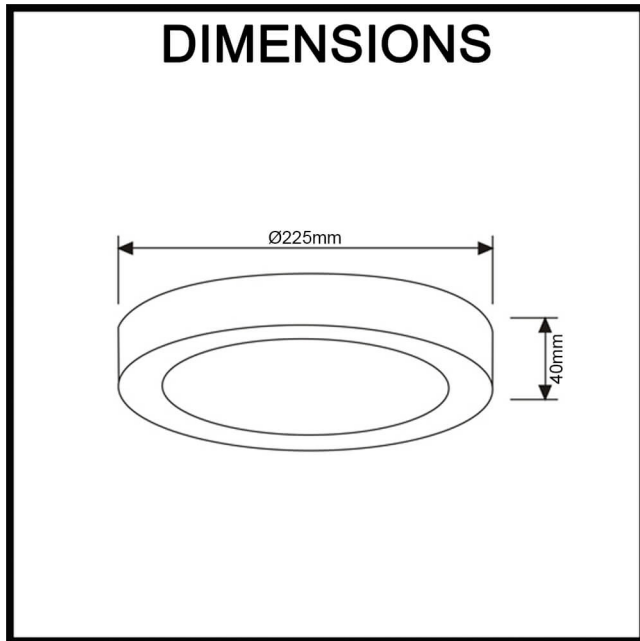

ADDITIONAL INFORMATION

Dimensions

Information and prices shown in this document may change without prior notice. Please refer to our website for the most accurate, up-to-date information about this product.

Money Back Guarantee*

Enjoy Free Freight Protection

Earn Reno Dollars as a MEMBER