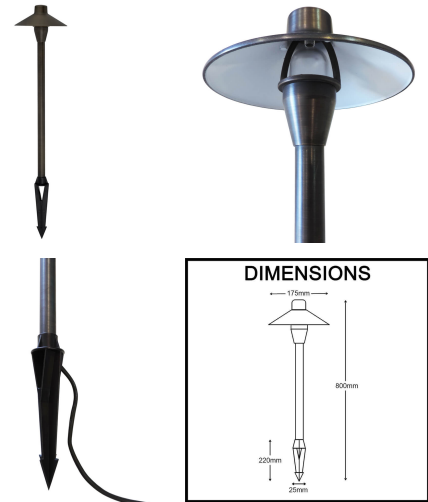

## Coolie Outdoor Garden Spike Light with Shade - 12V G4 - Brass

Brand: CLA LIGHTING • Product SKU: CLA-COOLIE01-1288 • RRP: \$212.40

### PRODUCT DESCRIPTION

This Coolie Outdoor Garden Spike Light is a durable exterior illumination to ensure that your pathways are well lit and safe to traverse in the dark. The G4 globe holder comes with a shade to directly cast light down toward your feet. The solid brass construction is more durable than aluminum; while the rustic antique brass finish adds glamour and elegance to your garden. *Globe and control gear are not included.*

### FEATURES

- **ELEGANT** - The solid brass material lasts longer than aluminum and the rustic antique finish makes it a decorative outdoor piece
- **FUNCTIONAL** - A simple ambient lighting solution for garden landscapes and walkways
- **CONVENIENT** - Can be repositioned anytime using its sharp spike; its clear plastic diffuser evenly spreads light and provides softer illumination
- **QUALITY** - Dust and splash-proof with an IP54 rating (Install with waterproof connections and circular cable to avoid moisture ingress)
- **SAFE CONNECTION** - Safe to install and use; requires two-wire low voltage connection (Connector not included)

### Specifications

- **Unit Height:** 800mm
- **Height of Spike:** 220mm
- **Diameter of Head:** 175mm
- **Diameter of Pole:** 25mm
- **Type of Head:** Fixed head with shade
- **Globe Included?:** No
- **Globe Connection:** 1 x G4
- **Globe Compatibility:** Accepts LED or max. of 20W halogen globe
- **Cable Length:** 920mm (Included in the box)
- **Material:** Solid brass
- **Finish:** Rustic antique brass
- **Diffuser Material:** Clear plastic
- **Input Voltage Range:** 12-25V AC/DC
- **IP Rating:** IP54
- *To maintain the IP rating, use circular cable in junction*
- *For parallel and single connection, use an appropriate IP68 connector ([CONN01](#), [CONN02](#))*
- *Globe, transformer, and switch controls are not included.*