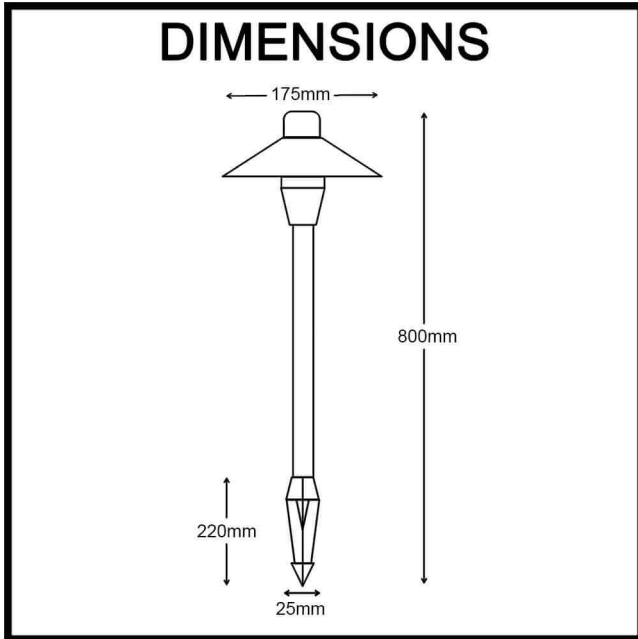

ADDITIONAL INFORMATION

Dimensions

Information and prices shown in this document may change without prior notice. Please refer to our website for the most accurate, up-to-date information about this product.

Money Back Guarantee*

Enjoy Free Freight Protection

Earn Reno Dollars as a MEMBER