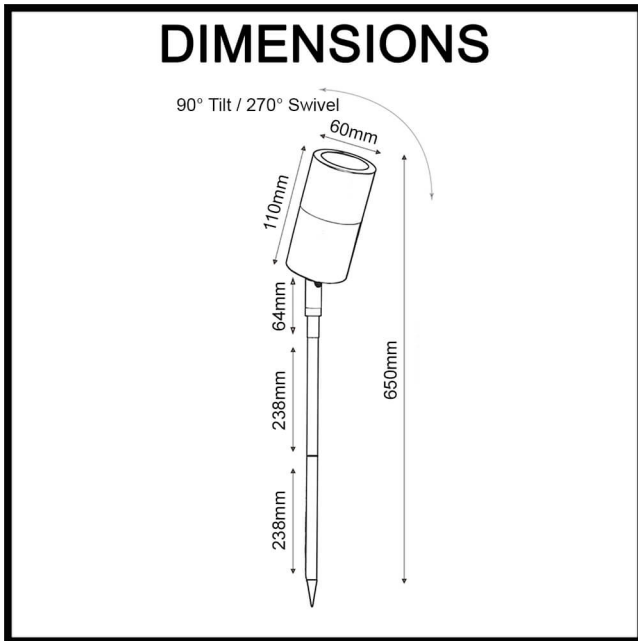

ADDITIONAL INFORMATION

Dimensions

Information and prices shown in this document may change without prior notice. Please refer to our website for the most accurate, up-to-date information about this product.

Money Back Guarantee*

Enjoy Free Freight Protection

Earn Reno Dollars as a MEMBER