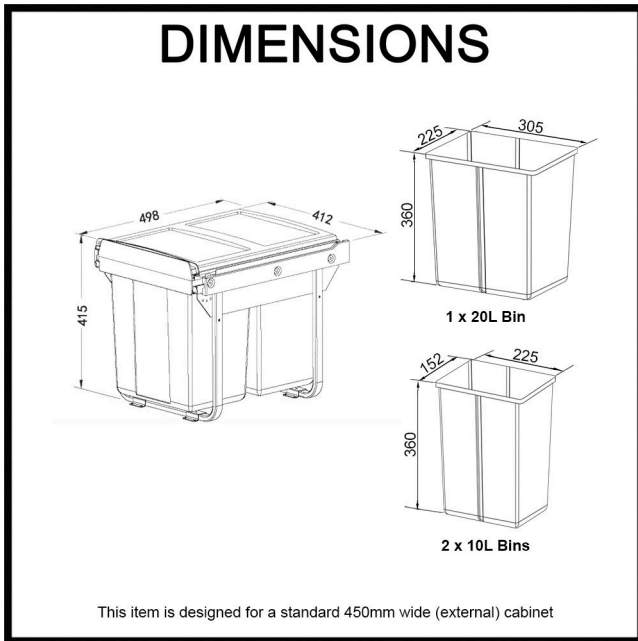

ADDITIONAL INFORMATION

Dimensions

Information and prices shown in this document may change without prior notice. Please refer to our website for the most accurate, up-to-date information about this product.

Money Back Guarantee*

Enjoy Free Freight Protection

Earn Reno Dollars as a MEMBER