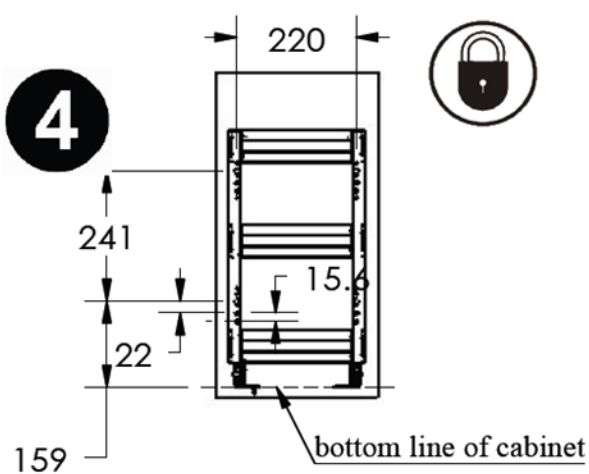

ELITE Kitchen Cupboard Pull-out Storage 300mm

ELITE[®] STORAGE SOLUTIONS

Contents

<p>①</p> <p>front top layer back (1PCS)</p>	<p>②</p> <p>front middle layer back (1PCS)</p>
<p>③</p> <p>front bottom layer back (1PCS)</p>	<p>④</p> <p>L R (2PCS) (2PCS)</p>
<p>⑤</p> <p>(1set)</p>	<p>⑥</p> <p>1PCS</p>
<p>⑦</p> <p>1PCS</p>	<p>⑧</p> <p>fixing in middle layer 3PCS</p>
<p>⑨</p> <p>M4*8(24pcs)</p>	<p>⑩</p> <p>M5*8 (4PCS)</p>
<p>⑪</p> <p>ST4*14 (22PCS)</p>	<p>⑫</p> <p>ST4*14 (2PCS)</p>

ELITE Kitchen Cupboard Pull-out Storage 300mm

ELITE[®] STORAGE SOLUTIONS

13 Adjust the angle of door