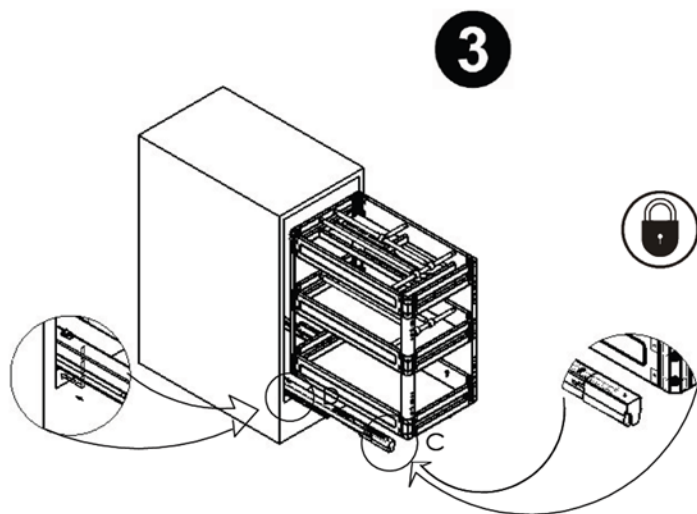

ELITE Kitchen Cupboard Pull-out Storage 300mm

ELITE[®] STORAGE SOLUTIONS

Contents

<p>①</p> <p>front top layer back (1PCS)</p>	<p>②</p> <p>front middle layer back (1PCS)</p>
<p>③</p> <p>front bottom layer back (1PCS)</p>	<p>④</p> <p>L R (2PCS) (2PCS)</p>
<p>⑤</p> <p>(1set)</p>	<p>⑥</p> <p>1PCS</p>
<p>⑦</p> <p>1PCS</p>	<p>⑧</p> <p>fixing in middle layer 3PCS</p>
<p>⑨</p> <p>M4*8(24pcs)</p>	<p>⑩</p> <p>M5*8 (4PCS)</p>
<p>⑪</p> <p>ST4*14 (22PCS)</p>	<p>⑫</p> <p>ST4*14 (2PCS)</p>

ELITE Kitchen Cupboard Pull-out Storage 300mm

ELITE[®] STORAGE SOLUTIONS

13 Adjust the angle of door