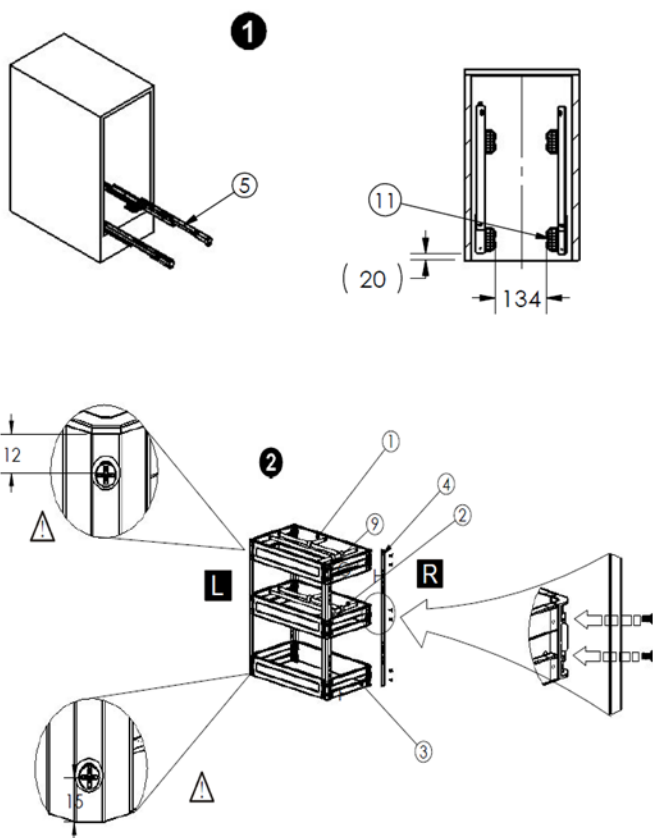

ELITE Kitchen Cupboard Pull-out Storage 300mm

ELITE[®] STORAGE SOLUTIONS

Contents

<p>①</p> <p>front top layer back (1PCS)</p>	<p>②</p> <p>front middle layer back (1PCS)</p>
<p>③</p> <p>front bottom layer back (1PCS)</p>	<p>④</p> <p>L R (2PCS) (2PCS)</p>
<p>⑤</p> <p>(1set)</p>	<p>⑥</p> <p>1PCS</p>
<p>⑦</p> <p>1PCS</p>	<p>⑧</p> <p>fixing in middle layer 3PCS</p>
<p>⑨</p> <p>M4*8(24pcs)</p>	<p>⑩</p> <p>M5*8 (4PCS)</p>
<p>⑪</p> <p>ST4*14 (22PCS)</p>	<p>⑫</p> <p>ST4*14 (2PCS)</p>

ELITE Kitchen Cupboard Pull-out Storage 300mm

ELITE[®] STORAGE SOLUTIONS

13 Adjust the angle of door