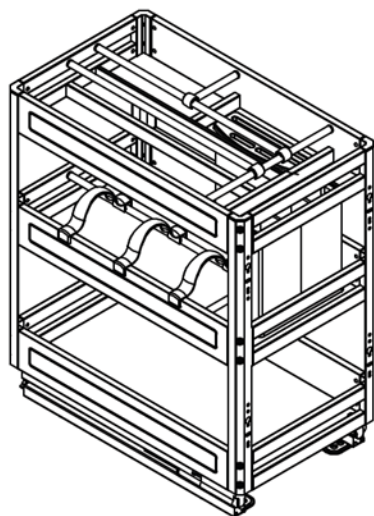

ELITE Kitchen Cupboard Pull-out Storage 300mm

ELITE[®] STORAGE SOLUTIONS

Contents

<p>①</p> <p>front top layer back (1PCS)</p>	<p>②</p> <p>front middle layer back (1PCS)</p>
<p>③</p> <p>front bottom layer back (1PCS)</p>	<p>④</p> <p>L R (2PCS) (2PCS)</p>
<p>⑤</p> <p>(1set)</p>	<p>⑥</p> <p>1PCS</p>
<p>⑦</p> <p>1PCS</p>	<p>⑧</p> <p>fixing in middle layer 3PCS</p>
<p>⑨</p> <p>M4*8(24pcs)</p>	<p>⑩</p> <p>M5*8 (4PCS)</p>
<p>⑪</p> <p>ST4*14 (22PCS)</p>	<p>⑫</p> <p>ST4*14 (2PCS)</p>

ELITE Kitchen Cupboard Pull-out Storage 300mm

ELITE[®] STORAGE SOLUTIONS

13 Adjust the angle of door