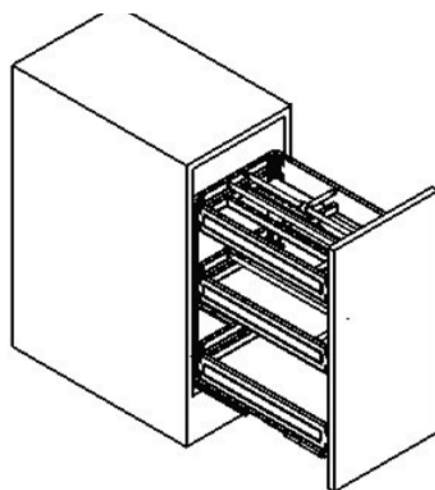

ELITE Kitchen Cupboard Pull-out Storage 300mm

ELITE[®] STORAGE SOLUTIONS

Contents

<p>①</p> <p>front top layer back (1PCS)</p>	<p>②</p> <p>front middle layer back (1PCS)</p>
<p>③</p> <p>front bottom layer back (1PCS)</p>	<p>④</p> <p>L R (2PCS) (2PCS)</p>
<p>⑤</p> <p>(1set)</p>	<p>⑥</p> <p>1PCS</p>
<p>⑦</p> <p>1PCS</p>	<p>⑧</p> <p>fixing in middle layer 3PCS</p>
<p>⑨</p> <p>M4*8(24pcs)</p>	<p>⑩</p> <p>M5*8 (4PCS)</p>
<p>⑪</p> <p>ST4*14 (22PCS)</p>	<p>⑫</p> <p>ST4*14 (2PCS)</p>

ELITE Kitchen Cupboard Pull-out Storage 300mm

ELITE[®] STORAGE SOLUTIONS

13 Adjust the angle of door