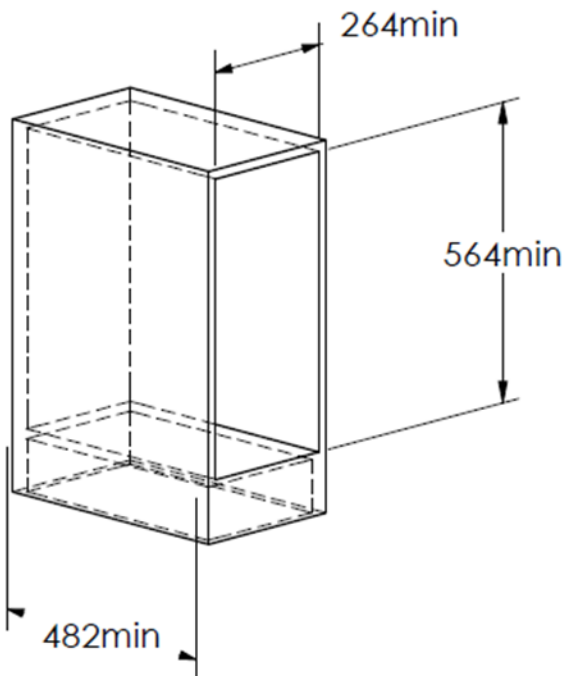

ELITE Kitchen Cupboard Pull-out Storage 300mm

ELITE[®] STORAGE SOLUTIONS

Contents

<p>①</p> <p>front top layer back (1PCS)</p>	<p>②</p> <p>front middle layer back (1PCS)</p>
<p>③</p> <p>front bottom layer back (1PCS)</p>	<p>④</p> <p>L R (2PCS) (2PCS)</p>
<p>⑤</p> <p>(1set)</p>	<p>⑥</p> <p>1PCS</p>
<p>⑦</p> <p>1PCS</p>	<p>⑧</p> <p>fixing in middle layer 3PCS</p>
<p>⑨</p> <p>M4*8(24pcs)</p>	<p>⑩</p> <p>M5*8 (4PCS)</p>
<p>⑪</p> <p>ST4*14 (22PCS)</p>	<p>⑫</p> <p>ST4*14 (2PCS)</p>

ELITE Kitchen Cupboard Pull-out Storage 300mm

ELITE[®] STORAGE SOLUTIONS

13 Adjust the angle of door