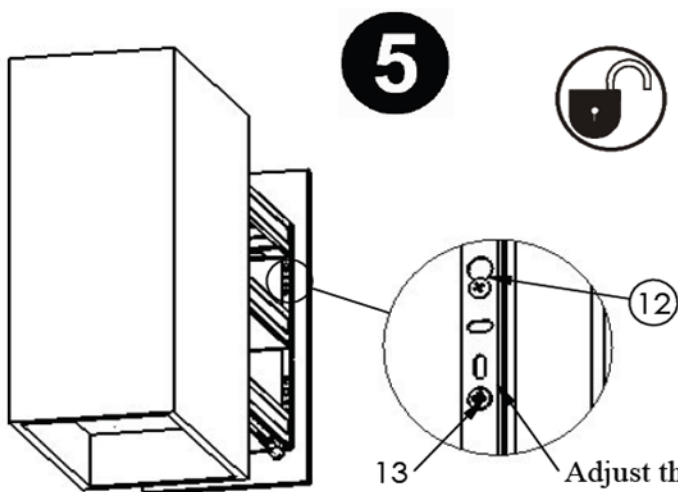

ELITE Kitchen Cupboard Pull-out Storage 300mm

ELITE[®] STORAGE SOLUTIONS

Contents

<p>①</p> <p>front top layer back (1PCS)</p>	<p>②</p> <p>front middle layer back (1PCS)</p>
<p>③</p> <p>front bottom layer back (1PCS)</p>	<p>④</p> <p>L R (2PCS) (2PCS)</p>
<p>⑤</p> <p>(1set)</p>	<p>⑥</p> <p>1PCS</p>
<p>⑦</p> <p>1PCS</p>	<p>⑧</p> <p>fixing in middle layer 3PCS</p>
<p>⑨</p> <p>M4*8(24pcs)</p>	<p>⑩</p> <p>M5*8 (4PCS)</p>
<p>⑪</p> <p>ST4*14 (22PCS)</p>	<p>⑫</p> <p>ST4*14 (2PCS)</p>

ELITE Kitchen Cupboard Pull-out Storage 300mm

ELITE[®] STORAGE SOLUTIONS

13 Adjust the angle of door