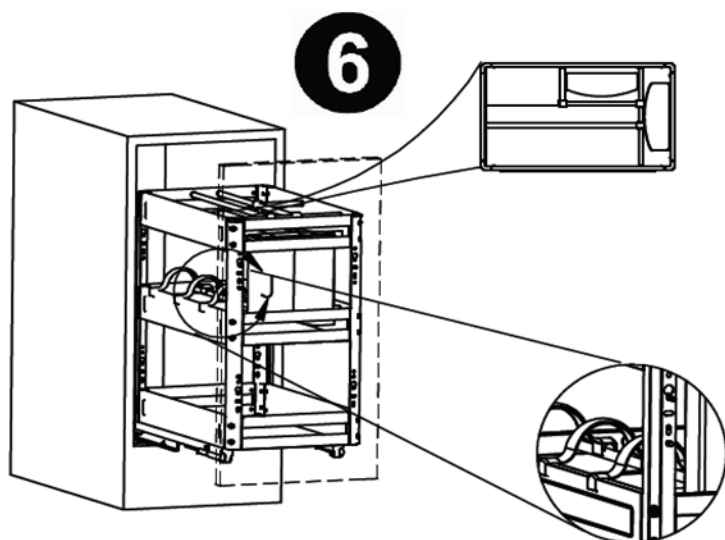

ELITE Kitchen Cupboard Pull-out Storage 300mm

ELITE[®] STORAGE SOLUTIONS

Contents

<p>①</p> <p>front top layer back (1PCS)</p>	<p>②</p> <p>front middle layer back (1PCS)</p>
<p>③</p> <p>front bottom layer back (1PCS)</p>	<p>④</p> <p>L R (2PCS) (2PCS)</p>
<p>⑤</p> <p>(1set)</p>	<p>⑥</p> <p>1PCS</p>
<p>⑦</p> <p>1PCS</p>	<p>⑧</p> <p>fixing in middle layer 3PCS</p>
<p>⑨</p> <p>M4*8(24pcs)</p>	<p>⑩</p> <p>M5*8 (4PCS)</p>
<p>⑪</p> <p>ST4*14 (22PCS)</p>	<p>⑫</p> <p>ST4*14 (2PCS)</p>

ELITE Kitchen Cupboard Pull-out Storage 300mm

ELITE[®] STORAGE SOLUTIONS

13 Adjust the angle of door