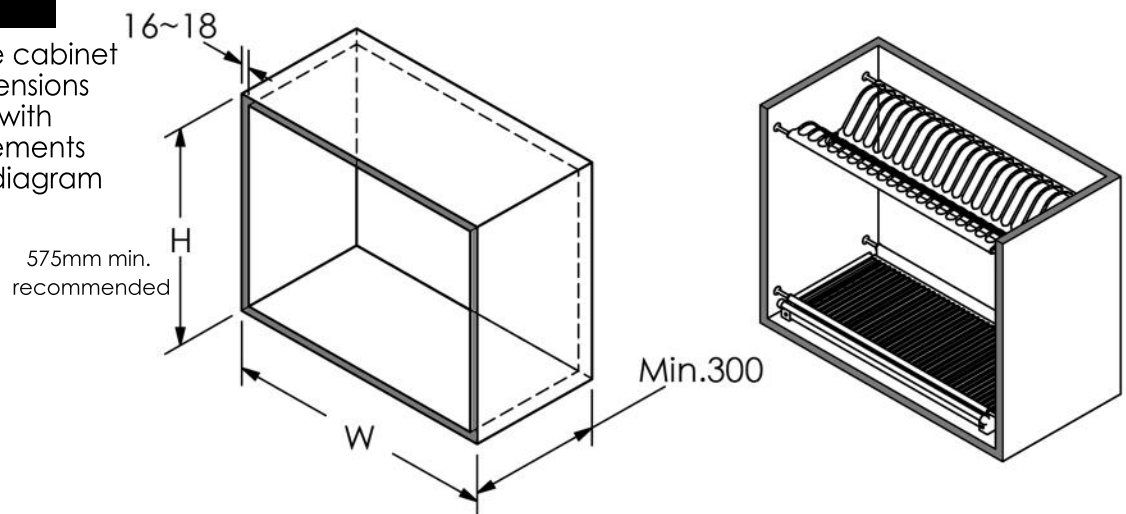

# ELITE Kitchen Cupboard Dish Rack

Suits 600mm and 900mm Cabinet Widths

## Package Inclusions

			Width	Dimensions
Upper Rack	Lower Rack	Drip Tray	600mm	(D)280 x (W)565 x (H)565mm
			900mm	(D)280 x (W)865 x (H)565mm

## STEP 1

Choose a suitable cabinet following the dimensions listed above and with additional measurements reflected on the diagram