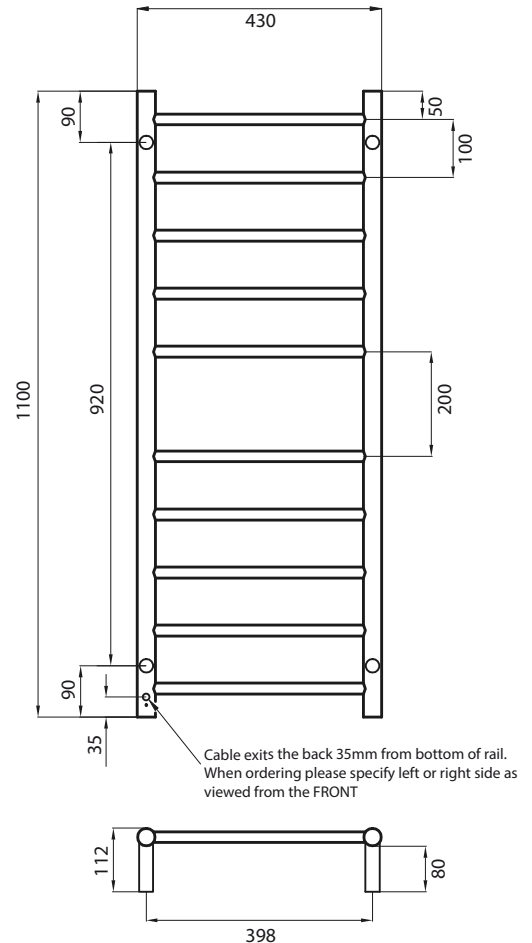

ROUND HEATED

RTR430 – Standard 240V model

MIRROR POLISHED AND BRUSHED SATIN
 MANUFACTURED FROM 304 GRADE
 STAINLESS STEEL

COLOURED FINISHES MANUFACTURED
 FROM 201 GRADE STAINLESS STEEL

IP55 RATED (COLOURED FINISHES ARE
 IP54 RATED)

ALL TOWEL RAILS AVAILABLE WITH EITHER
 BOTTOM LEFT OR RIGHT OUTPUT

ALL STANDARD RAILS ARE DUAL PURPOSE,
 OFFERING A PLUG AS STANDARD, BUT PACK
 CONTAINS A HARD WIRING KIT

CAN BE MOUNTED UPSIDE DOWN

10 YEAR WARRANTY FOR CONSTRUCTION /
 HEATING ELEMENT

COATING ON COLOURED RAILS ARE
 COVERED BY A 2 YEAR WARRANTY

FEATURES	CODE	SIZE (MM)	FINISH	
<ul style="list-style-type: none"> Round bar / Height 1100mm / 10 bars with a central gap / 80W (Black rail 115W) Standard model is 240V / IP55 rated Vertical bars 32mm diameter Horizontal bars 19mm diameter 112mm from wall Cable length: 1.4m, plug included <p>Please note: Due to manufacturing constraints beyond our control, our coloured towel rails may have minor colour variances in different batches, so may be slightly different to the images and colour samples you may have seen.</p>	RTR430LEFT	430x1100	Polished	
	RTR430RIGHT	430x1100	Polished	
	BRU-RTR430LEFT	430x1100	Brushed Satin	
	BRU-RTR430RIGHT	430x1100	Brushed Satin	
	BRTR430LEFT	430x1100	Matt Black	
	BRTR430RIGHT	430x1100	Matt Black	
	GMG-RTR430LEFT	430x1100	Gun Metal Grey	
	GMG-RTR430RIGHT	430x1100	Gun Metal Grey	
	GLD-RTR430LEFT	430x1100	Brushed Gold	
	GLD-RTR430RIGHT	430x1100	Brushed Gold	
BN-RTR430LEFT	430x1100	Brushed Nickel		
BN-RTR430RIGHT	430x1100	Brushed Nickel	