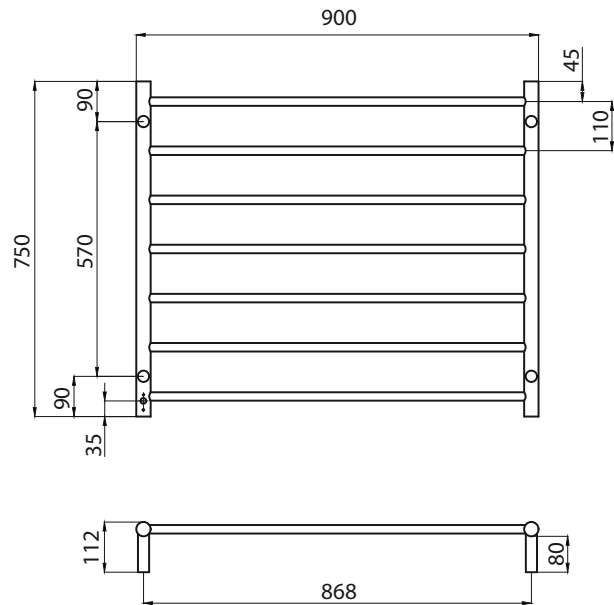

ROUND HEATED

RTR08 – Standard 240V model

MIRROR POLISHED AND BRUSHED SATIN
 MANUFACTURED FROM 304 GRADE
 STAINLESS STEEL
 COLOURED FINISHES MANUFACTURED
 FROM 201 GRADE STAINLESS STEEL
 IP55 RATED (COLOURED FINISHES ARE
 IP54 RATED)
 ALL TOWEL RAILS AVAILABLE WITH EITHER
 BOTTOM LEFT OR RIGHT OUTPUT
 ALL STANDARD RAILS ARE DUAL PURPOSE,
 OFFERING A PLUG AS STANDARD, BUT PACK
 CONTAINS A HARD WIRING KIT
 CAN BE MOUNTED UPSIDE DOWN
 10 YEAR WARRANTY FOR CONSTRUCTION /
 HEATING ELEMENT
 COATING ON COLOURED RAILS ARE
 COVERED BY A 2 YEAR WARRANTY

FEATURES	CODE	SIZE (MM)	FINISH
<ul style="list-style-type: none"> • Round bar / Height 750mm / 7 evenly spaced bars / 125W (Black rail 130W) • Standard model is 240V / IP55 rated • Vertical bars 32mm diameter • Horizontal bars 19mm diameter • 112mm from wall • Cable length: 1.4m, plug included • To see our range of low voltage (12V) models please refer to our website for the complete range: radiantheating.com.au 	RTR08LEFT	900x750	Polished 
	RTR08RIGHT	900x750	Polished 
	BRU-RTR08LEFT	900x750	Brushed Satin 
	BRU-RTR08RIGHT	900x750	Brushed Satin 
	BRTR08LEFT	900x750	Matt Black 
	BRTR08RIGHT	900x750	Matt Black 