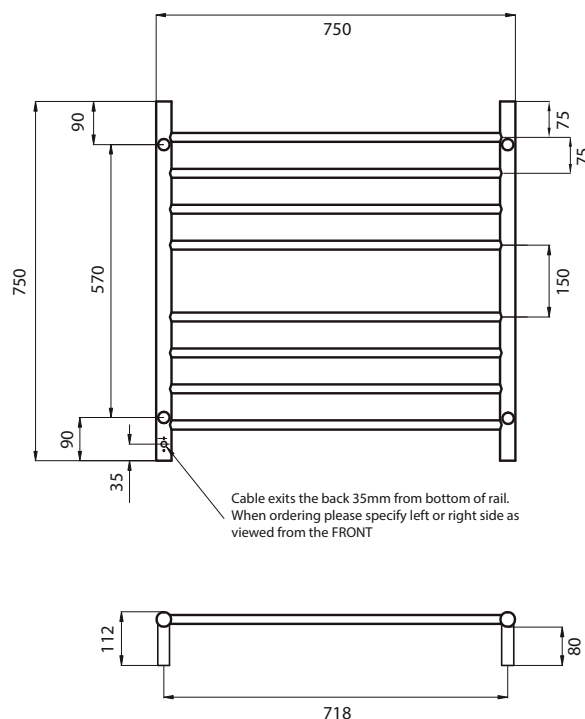

ROUND HEATED

RTR06 – Standard 240V model

MIRROR POLISHED AND BRUSHED SATIN MANUFACTURED FROM 304 GRADE STAINLESS STEEL
 COLOURED FINISHES MANUFACTURED FROM 201 GRADE STAINLESS STEEL
 IP55 RATED (COLOURED FINISHES ARE IP54 RATED)
 ALL TOWEL RAILS AVAILABLE WITH EITHER BOTTOM LEFT OR RIGHT OUTPUT
 ALL STANDARD RAILS ARE DUAL PURPOSE, OFFERING A PLUG AS STANDARD, BUT PACK CONTAINS A HARD WIRING KIT
 CAN BE MOUNTED UPSIDE DOWN
 10 YEAR WARRANTY FOR CONSTRUCTION / HEATING ELEMENT
 COATING ON COLOURED RAILS ARE COVERED BY A 2 YEAR WARRANTY

FEATURES	CODE	SIZE (MM)	FINISH
<ul style="list-style-type: none"> • Round bar / Height 750mm / 8 bars with a central gap / 125W (Black rail 150W) • Standard model is 240V / IP55 rated • Vertical bars 32mm diameter • Horizontal bars 19mm diameter • 112mm from wall • Cable length: 1.4m, plug included • To see our range of low voltage (12V) models please refer to our website for the complete range: radiantheating.com.au 	RTR06LEFT	750x750	Polished 
	RTR06RIGHT	750x750	Polished 
	BRU-RTR06LEFT	750x750	Brushed Satin 
	BRU-RTR06RIGHT	750x750	Brushed Satin 
	BRTR06LEFT	750x750	Matt Black 
	BRTR06RIGHT	750x750	Matt Black 
	GMG-RTR06LEFT	750x750	Gun Metal Grey 
	GMG-RTR06RIGHT	750x750	Gun Metal Grey 