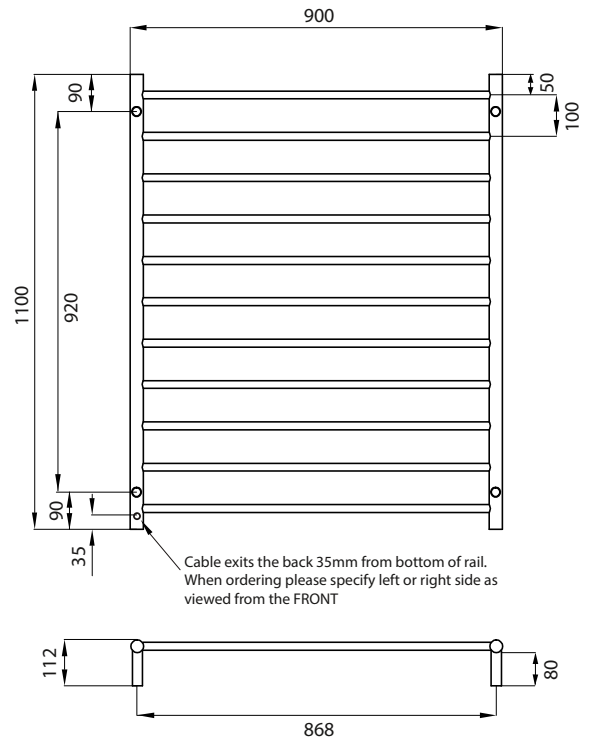

ROUND HEATED

RTR05 – Standard 240V model

MANUFACTURED FROM 304 GRADE STAINLESS STEEL
 IP55 RATED
 ALL TOWEL RAILS AVAILABLE WITH EITHER BOTTOM LEFT OR RIGHT OUTPUT
 ALL STANDARD RAILS ARE DUAL PURPOSE, OFFERING A PLUG AS STANDARD, BUT PACK CONTAINS A HARD WIRING KIT
 CAN BE MOUNTED UPSIDE DOWN
 10 YEAR WARRANTY FOR CONSTRUCTION / HEATING ELEMENT
 COATING ON COLOURED RAILS ARE COVERED BY A 2 YEAR WARRANTY

FEATURES	CODE	SIZE (MM)	FINISH
<ul style="list-style-type: none"> Round bar / Height 1100mm / 11 evenly spaced bars / 180W 	RTR05LEFT	900x1100	Polished 
<ul style="list-style-type: none"> Standard model is 240V / IP55 rated Vertical bars 32mm diameter Horizontal bars 19mm diameter 112mm from wall Cable length: 1.4m, plug included To see our range of low voltage (12V) models please refer to our website for the complete range: radiantheating.com.au 	RTR05RIGHT	900x1100	Polished 