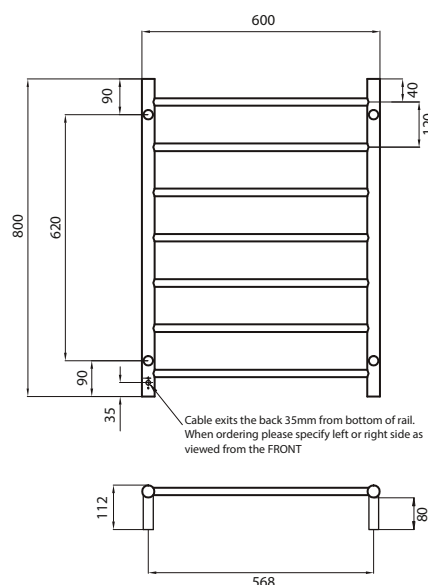

ROUND HEATED

RTR01 – Standard 240V model

MIRROR POLISHED AND BRUSHED SATIN
 MANUFACTURED FROM 304 GRADE STAINLESS STEEL
 COLOURED FINISHES MANUFACTURED FROM 201
 GRADE STAINLESS STEEL
 IP55 RATED (COLOURED FINISHES ARE IP54 RATED)
 ALL TOWEL RAILS AVAILABLE WITH EITHER BOTTOM
 LEFT OR RIGHT OUTPUT
 ALL STANDARD RAILS ARE DUAL PURPOSE, OFFERING
 A PLUG AS STANDARD, BUT PACK CONTAINS A HARD
 WIRING KIT
 CAN BE MOUNTED UPSIDE DOWN
 10 YEAR WARRANTY FOR CONSTRUCTION / HEATING
 ELEMENT
 COATING ON COLOURED RAILS ARE COVERED BY A
 2 YEAR WARRANTY

FEATURES	CODE	SIZE (MM)	FINISH	
<ul style="list-style-type: none"> Round bar / Height 800mm / 7 evenly spaced bars / 85W (Black rail 110W) Standard model is 240V / IP55 rated Vertical bars 32mm diameter Horizontal bars 19mm diameter 112mm from wall Cable length: 1.4m, plug included <p>Please note: Due to manufacturing constraints beyond our control, our coloured towel rails may have minor colour variances in different batches, so may be slightly different to the images and colour samples you may have seen.</p>	RTR01LEFT	600x800	Polished	
	RTR01RIGHT	600x800	Polished	
	BRU-RTR01LEFT	600x800	Brushed Satin	
	BRU-RTR01RIGHT	600x800	Brushed Satin	
	BRTR01LEFT	600x800	Matt Black	
	BRTR01RIGHT	600x800	Matt Black	
	GMG-RTR01LEFT	600x800	Gun Metal Grey	
	GMG-RTR01RIGHT	600x800	Gun Metal Grey	
	GLD-RTR01LEFT	600x800	Brushed Gold	
	GLD-RTR01RIGHT	600x800	Brushed Gold	
	BN-RTR01LEFT	600x800	Brushed Nickel	
	BN-RTR01RIGHT	600x800	Brushed Nickel	
	LG-RTR01LEFT	600x800	Light Gold	
	LG-RTR01RIGHT	600x800	Light Gold	
	CH-RTR01LEFT	600x800	Champagne	
	CH-RTR01RIGHT	600x800	Champagne	