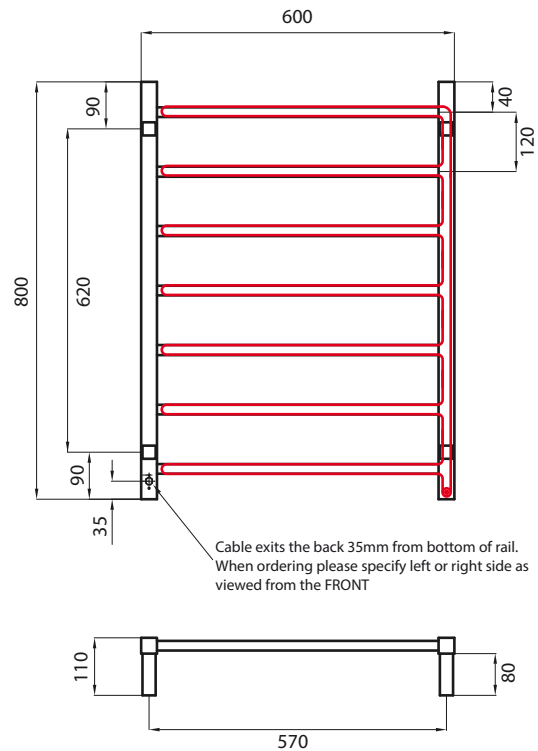

SQUARE HEATED

STR01 – 12V model

LOW VOLTAGE 12 VOLT MODEL
 MIRROR POLISHED AND BRUSHED SATIN
 MANUFACTURED FROM 304 GRADE
 STAINLESS STEEL
 COLOURED FINISHES MANUFACTURED
 FROM 201 GRADE STAINLESS STEEL
 ALL TOWEL RAILS AVAILABLE WITH EITHER
 BOTTOM LEFT OR RIGHT OUTPUT
 3M CABLE, NO PLUG, INCLUDES THE
 TRANSFORMER
 CAN BE MOUNTED UPSIDE DOWN
 10 YEAR WARRANTY FOR CONSTRUCTION /
 HEATING ELEMENT
 COATING ON COLOURED RAILS ARE
 COVERED BY A 2 YEAR WARRANTY

FEATURES

- Square bar / Height 800mm / 7 evenly spaced bars / 80W
- Low voltage 12V ladder
- Vertical bars 30mm x 30mm
- Horizontal bars 19mm x 19mm
- 110mm from wall

12v ladders are manufactured using individual elements so one of the vertical bars is not heated, however this does not affect the rails ability to warm/dry a towel as all horizontal bars are fully heated.

CODE

SIZE (MM) FINISH

12V-STR01LEFT	600x800	Polished	
12V-STR01RIGHT	600x800	Polished	