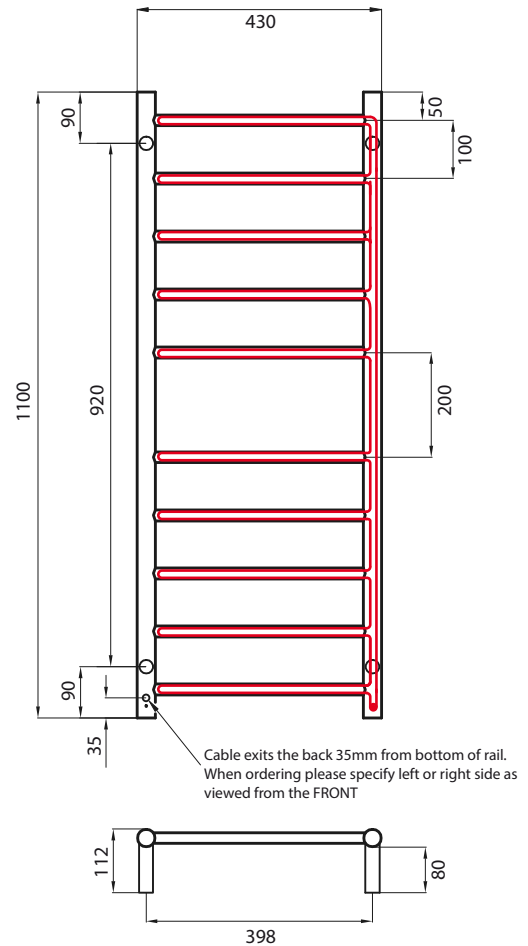

## RTR430 – 12V model

LOW VOLTAGE 12 VOLT MODEL  
 MIRROR POLISHED AND BRUSHED SATIN  
 MANUFACTURED FROM 304 GRADE  
 STAINLESS STEEL  
 COLOURED FINISHES MANUFACTURED  
 FROM 201 GRADE STAINLESS STEEL  
 ALL TOWEL RAILS AVAILABLE WITH EITHER  
 BOTTOM LEFT OR RIGHT OUTPUT  
 3M CABLE, NO PLUG, INCLUDES THE  
 TRANSFORMER  
 CAN BE MOUNTED UPSIDE DOWN  
 10 YEAR WARRANTY FOR CONSTRUCTION /  
 HEATING ELEMENT  
 COATING ON COLOURED RAILS ARE  
 COVERED BY A 2 YEAR WARRANTY

### FEATURES

- Round bar / Height 1100mm / 10 bars with a central gap / 80W
- Low voltage 12V ladder
- Vertical bars 32mm diameter
- Horizontal bars 19mm diameter
- 112mm from wall

### SIZE (MM)

### FINISH

12V-RTR430LEFT	430x1100	Polished	
12V-RTR430RIGHT	430x1100	Polished	
12V-BRU-RTR430LEFT	430x1100	Brushed Satin	
12V-BRU-RTR430RIGHT	430x1100	Brushed Satin	

12v ladders are manufactured using individual elements so one of the vertical bars is not heated, however this does not affect the rails ability to warm/dry a towel as all horizontal bars are fully heated.