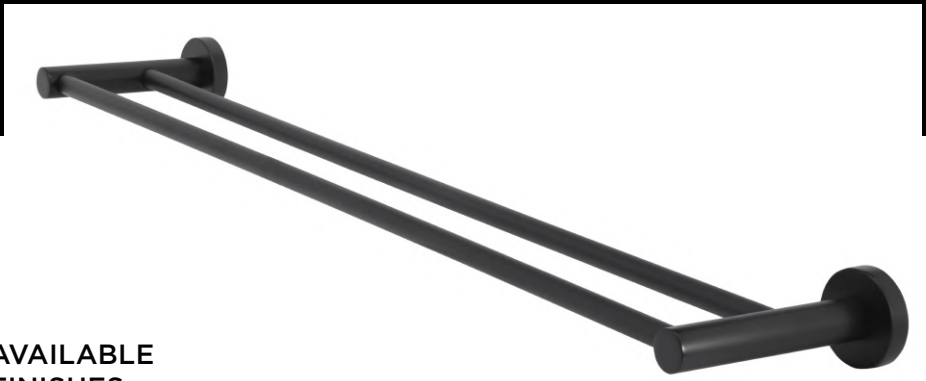

MR01- R

ROUND DOUBLE RAIL

meir®

MATTE BLACK
MR01-R

CHAMPAGNE
MR01-R-CH

TIGER
BRONZE
MR01-R-BB

BRUSHED
NICKEL
MR01-R-PVDBN

AVAILABLE
FINISHES

EXPLODED VIEW

No.	Part Name
1	Bracket
2	Screw
3	Grub Screw
4	Back Plate
5	Screw
6	Fixed Seat
7	Towel Bar
8	Fixed Seat

CARE

- Do not install tapware using any form of acetone silicones.
- Do not apply physical items (such as tools) directly to product.
- Never use house-hold or commercial detergents, citrus based cleaners, or abrasive cleaners.
- Clean using a mild washing soap solution rinsed, and dry with a soft cloth.
- Check for any product defects before installation.
- Refer to the installation manual for correct installation.

FEATURES

- 10 Year warranty
- Solid brass construction
- Box Weight **0.9 Kg**

SPECIFICATIONS