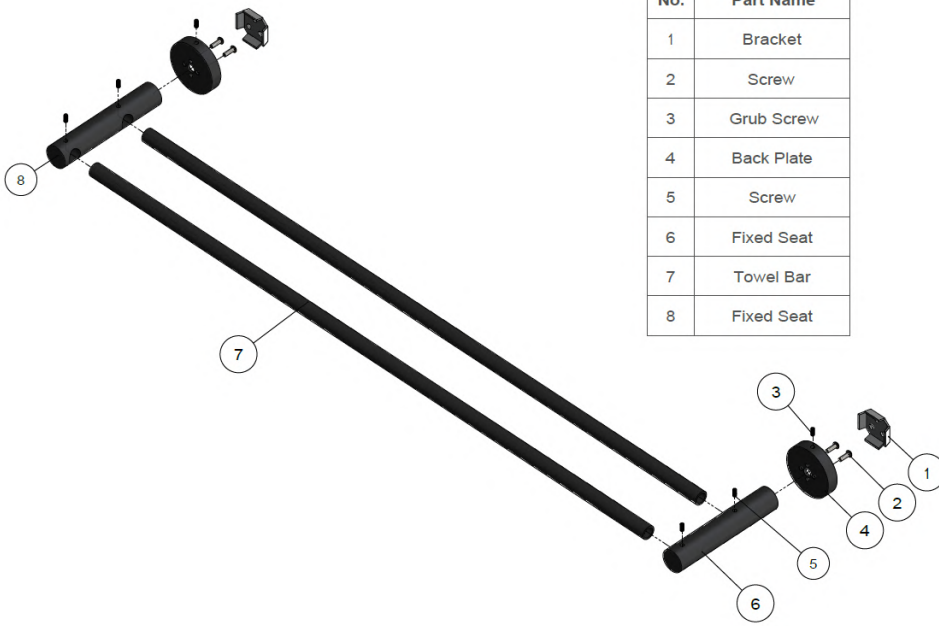

MR01- R

ROUND DOUBLE RAIL

meir®

MATTE BLACK
MR01-R

CHAMPAGNE
MR01-R-CH

TIGER
BRONZE
MR01-R-BB

BRUSHED
NICKEL
MR01-R-PVDBN

AVAILABLE
FINISHES

EXPLODED VIEW

No.	Part Name
1	Bracket
2	Screw
3	Grub Screw
4	Back Plate
5	Screw
6	Fixed Seat
7	Towel Bar
8	Fixed Seat

CARE

- Do not install tapware using any form of acetone silicones.
- Do not apply physical items (such as tools) directly to product.
- Never use house-hold or commercial detergents, citrus based cleaners, or abrasive cleaners.
- Clean using a mild washing soap solution rinsed, and dry with a soft cloth.
- Check for any product defects before installation.
- Refer to the installation manual for correct installation.

FEATURES

- 10 Year warranty
- Solid brass construction
- Box Weight **0.9 Kg**

SPECIFICATIONS