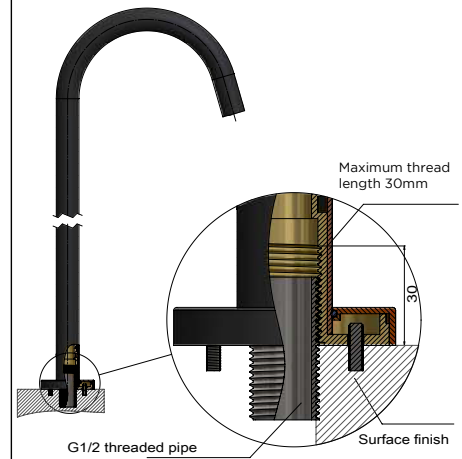

AVAILABLE
FINISHES

FEATURES

- 10 Year warranty
- Flow rate 22 L p/m
- European components and cartridge
- Solid brass construction
- Box Weight 1.9 Kg

CARE

- Do not install tapware using any form of acetone silicones.
- Do not apply physical items (such as tools) directly to product.
- Never use house-hold or commercial detergents, citrus based cleaners, or abrasive cleaners.
- Clean using a mild washing soap solution rinsed, and dry with a soft cloth.
- Check for any product defects before installation.
- Refer to the installation manual for correct installation.

SPECIFICATIONS

TOLERANCES

FLOW RATE GRAPH

EXPLODED VIEW

No.	Part Name	Qty
1	Aerator	1
2	Spout	1
3	Screw	1
4	O-ring	2
5	Back Plate	1
6	O-ring	1
7	Base Plate	1

CREDENTIALS

- Watermark AS/NZS3718WMKA25013