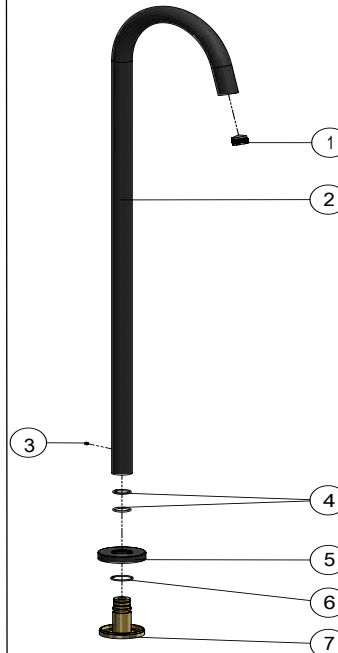

AVAILABLE
FINISHES

FEATURES

- 10 Year warranty
- Flow rate 22 L p/m
- European components and cartridge
- Solid brass construction
- Box Weight 1.9 Kg

CARE

- Do not install tapware using any form of acetone silicones.
- Do not apply physical items (such as tools) directly to product.
- Never use house-hold or commercial detergents, citrus based cleaners, or abrasive cleaners.
- Clean using a mild washing soap solution rinsed, and dry with a soft cloth.
- Check for any product defects before installation.
- Refer to the installation manual for correct installation.

SPECIFICATIONS

TOLERANCES

FLOW RATE GRAPH

EXPLODED VIEW

No.	Part Name	Qty
1	Aerator	1
2	Spout	1
3	Screw	1
4	O-ring	2
5	Back Plate	1
6	O-ring	1
7	Base Plate	1

CREDENTIALS

- Watermark AS/NZS3718WMKA25013