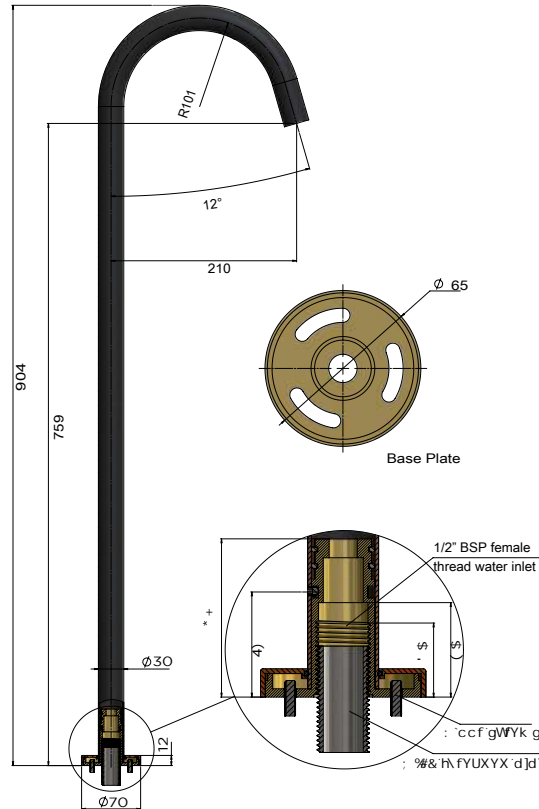

AVAILABLE
FINISHES

FEATURES

- 10 Year warranty
- Flow rate 22 L p/m
- European components and cartridge
- Solid brass construction
- Box Weight 1.9 Kg

CARE

- Do not install tapware using any form of acetone silicones.
- Do not apply physical items (such as tools) directly to product.
- Never use house-hold or commercial detergents, citrus based cleaners, or abrasive cleaners.
- Clean using a mild washing soap solution rinsed, and dry with a soft cloth.
- Check for any product defects before installation.
- Refer to the installation manual for correct installation.

SPECIFICATIONS

TOLERANCES

FLOW RATE GRAPH

EXPLODED VIEW

No.	Part Name	Qty
1	Aerator	1
2	Spout	1
3	Screw	1
4	O-ring	2
5	Back Plate	1
6	O-ring	1
7	Base Plate	1

CREDENTIALS

- Watermark AS/NZS3718WMKA25013