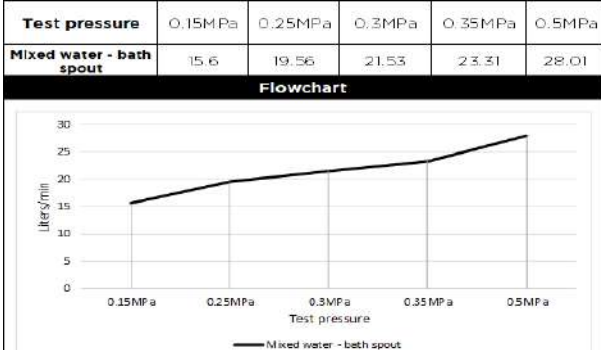

AVAILABLE
FINISHES

FEATURES

- 10 Year warranty
- Flow rate 22 L p/m
- European components and cartridge
- Solid brass construction
- Box Weight 1.9 Kg

CARE

- Do not install tapware using any form of acetone silicones.
- Do not apply physical items (such as tools) directly to product.
- Never use house-hold or commercial detergents, citrus based cleaners, or abrasive cleaners.
- Clean using a mild washing soap solution rinsed, and dry with a soft cloth.
- Check for any product defects before installation.
- Refer to the installation manual for correct installation.

SPECIFICATIONS

TOLERANCES

FLOW RATE GRAPH

EXPLODED VIEW

No.	Part Name	Qty
1	Aerator	1
2	Spout	1
3	Screw	1
4	O-ring	2
5	Back Plate	1
6	O-ring	1
7	Base Plate	1

CREDENTIALS

- Watermark AS/NZS3718WMKA25013