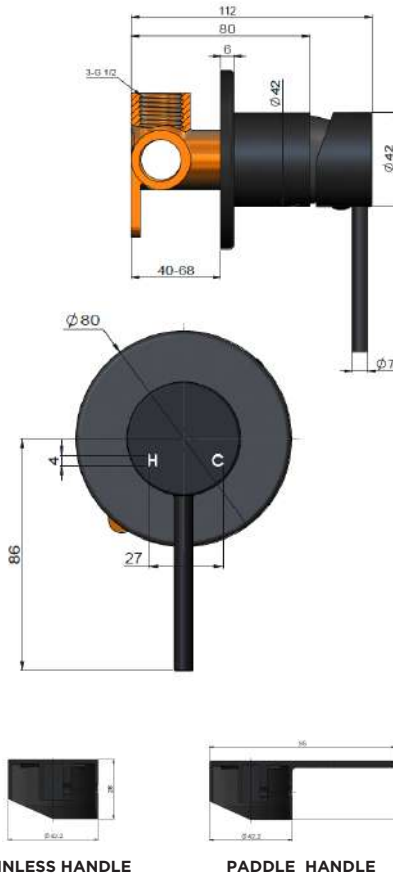

## HANDLE VARIANTS

Paddle: MW03PD

Pinless: MW03PN

## SPECIFICATIONS

PINLESS HANDLE

PADDLE HANDLE

## FEATURES

- Refer to the Meir website for warranty terms & conditions, and available finishes
- Flow rate 18L p/m
- European components and cartridge
- Reinforced rubber seal and lining
- Solid brass construction
- Box Weight 0.9 Kg