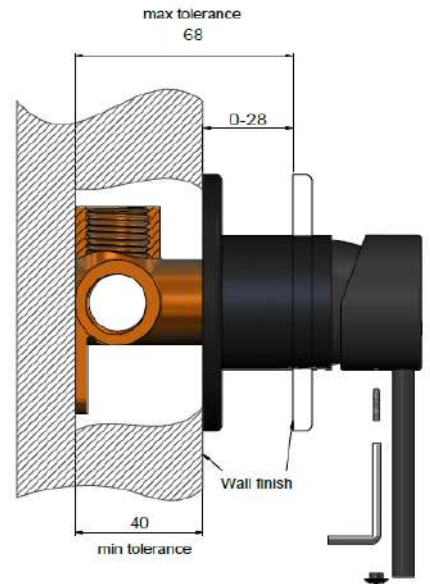

## HANDLE VARIANTS

Paddle: MW03PD

Pinless: MW03PN

## SPECIFICATIONS

PINLESS HANDLE

PADDLE HANDLE

## FEATURES

- Refer to the Meir website for warranty terms & conditions, and available finishes
- Flow rate 18L p/m
- European components and cartridge
- Reinforced rubber seal and lining
- Solid brass construction
- Box Weight 0.9 Kg