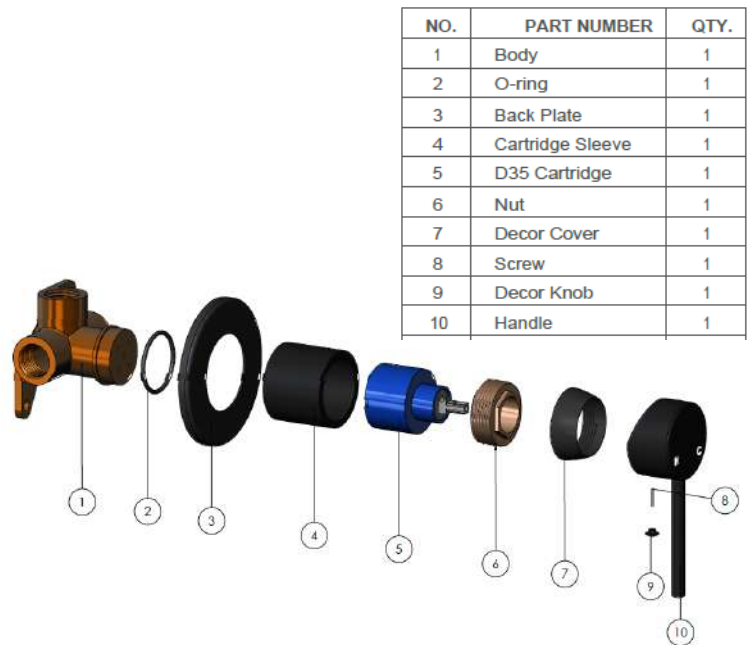

EXPLODED VIEW

CREDENTIALS

- Watermark AS/NZS 3718WMKA25013