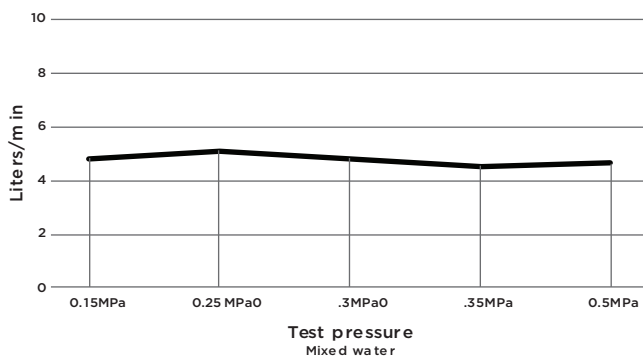

SPECIFICATIONS

TOLERANCES

Surface Tolerance

Hole Diameter
MIN: 34mm MAX: 42mm

FLOW RATE GRAPH

EXPLODED VIEW

CREDENTIALS

- WaterMark AS/NZS 3718:2005
- 5-star WELS rated
- 5 litres p/minute
- WELS registration No: T16781