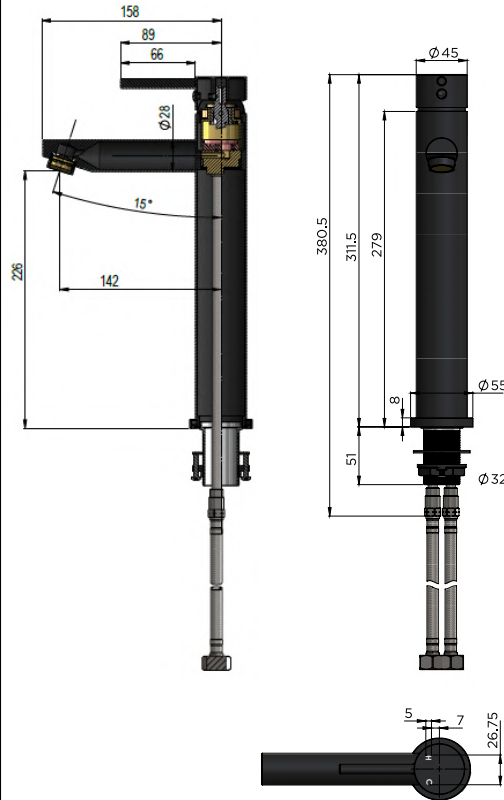

MB04-R2

BASIN MIXER

meir®

MATTE BLACK
MB04-R2

AVAILABLE
FINISH

FEATURES

- 10 Year Warranty
- Flow rate 5L p/m
- European ceramic cartridge
- Solid brass construction
- Box weight 1.9 KG

CARE

SPECIFICATIONS

TOLERANCES

Surface Tolerance

Hole Diameter
MIN: 34mm MAX: 42mm

FLOW RATE GRAPH

EXPLODED VIEW

CREDENTIALS

- WaterMark AS/NZS 3718:2005
- 5-star WELS rated
- 5 litres p/minute
- WELS registration No: T16781