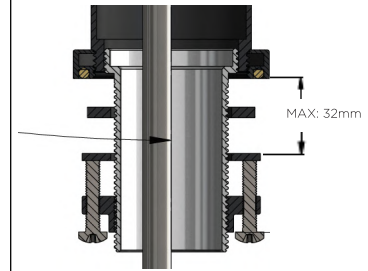

MB04-R2

BASIN MIXER

meir®

MATTE BLACK
MB04-R2

AVAILABLE
FINISH

FEATURES

- 10 Year Warranty
- Flow rate 5L p/m
- European ceramic cartridge
- Solid brass construction
- Box weight 1.9 KG

CARE

SPECIFICATIONS

TOLERANCES

Surface Tolerance

Hole Diameter
MIN: 34mm MAX: 42mm

FLOW RATE GRAPH

EXPLODED VIEW

CREDENTIALS

- WaterMark AS/NZS 3718:2005
- 5-star WELS rated
- 5 litres p/minute
- WELS registration No: T16781