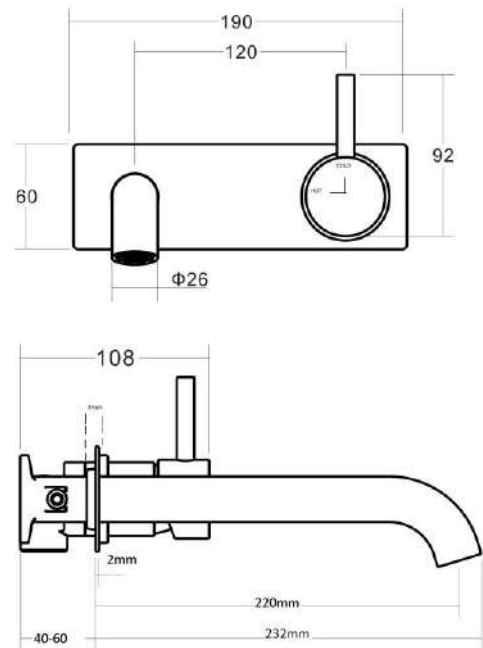

WISH2 Wall Basin/Bath Mixer Set

Backplate 220mm
SAVE MODE™
UNIVERSAL CONCEALED ASSEMBLY

Featuring the Exclusive Collection
vito berton

FOR MORE INFORMATION VISIT
www.aldertapware.com.au

AVAILABLE FINISHES:

SPECIFICATIONS

PRODUCT CODES:	42192S CHROME 40192S MATTE BLACK 41192S BRUSHED NICKEL 42211S BRASS 42207S COPPER 42201S GRAPHITE
WELS:	5 STAR 6L/min (Basin) T3754
MATERIAL:	BRASS
CARTRIDGE:	35mm ceramic disc
TEMPERATURE:	MAX 75° C
PRESSURE:	MAX 500 KPA
CONNECTIONS:	½" BSP Female
INSTALLATION:	UNIVERSAL FIXED CONCEALED ASSEMBLY GREEN Handle right side only
ACCREDITATIONS:	AS/NZS 3718 – WM 002002

PRODUCT FEATURES

- Contemporary take on the traditional pin lever with inverted pin, fixed curve spout and backplate
- Solid brass construction with a concealed aerator
- Universal Fixed Concealed Assembly for any finish
- Full flow aerator included
- SAVE MODE™ sustainably reduces energy usage
- Unique SAVE MODE™ laser printing of HOT & COLD
- AMOR-KOTE™ superior scratch resistant finishes
- Matching showers and accessories available to complete your bathroom look
- Australian designed and engineered
- Supported by a 15 year warranty