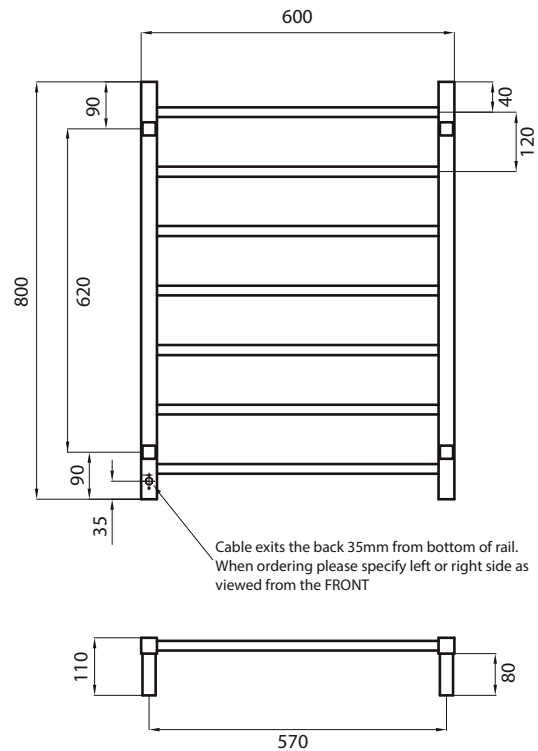

SQUARE HEATED

STR01 – Standard 240V model

MIRROR POLISHED AND BRUSHED SATIN
 MANUFACTURED FROM 304 GRADE
 STAINLESS STEEL
 COLOURED FINISHES MANUFACTURED
 FROM 201 GRADE STAINLESS STEEL
 IP55 RATED (COLOURED FINISHES ARE
 IP54 RATED)
 ALL TOWEL RAILS AVAILABLE WITH EITHER
 BOTTOM LEFT OR RIGHT OUTPUT
 ALL STANDARD RAILS ARE DUAL PURPOSE,
 OFFERING A PLUG AS STANDARD, BUT PACK
 CONTAINS A HARD WIRING KIT
 CAN BE MOUNTED UPSIDE DOWN
 10 YEAR WARRANTY FOR CONSTRUCTION /
 HEATING ELEMENT
 COATING ON COLOURED RAILS ARE
 COVERED BY A 2 YEAR WARRANTY

FEATURES

- Square bar / Height 800mm / 7 evenly spaced bars / 80W (Black rail 110W)
- Standard model is 240V / IP55 rated
- Vertical bars 30mm x 30mm
- Horizontal bars 19mm x 19mm
- 110mm from wall
- Cable length: 1.4m, plug included

CODE

SIZE (MM) FINISH

STR01LEFT	600x800	Polished	
STR01RIGHT	600x800	Polished	
BRU-STR01LEFT	600x800	Brushed Satin	
BRU-STR01RIGHT	600x800	Brushed Satin	
BSTR01LEFT	600x800	Matt Black	
BSTR01RIGHT	600x800	Matt Black	
GMG-STR01LEFT	600x800	Gun Metal Grey	
GMG-STR01RIGHT	600x800	Gun Metal Grey	
BN-STR01LEFT	600x800	Brushed Nickel	
BN-STR01RIGHT	600x800	Brushed Nickel	