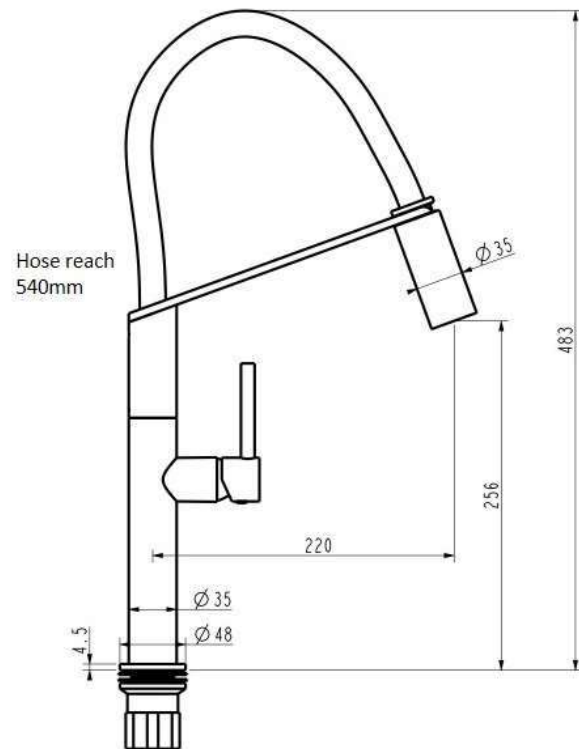

CORI Pull-Down Sink Mixer

Featuring the Exclusive Collection
vito berton

AVAILABLE FINISHES:

FOR MORE INFORMATION VISIT
www.aldertapware.com.au

SPECIFICATIONS

PRODUCT CODE	85950 CHROME 85951 BRUSHED NICKEL 85952 BRASS 85953 COPPER 85954 GRAPHITE
WELS:	5 STAR 6Litres/Min
MATERIAL:	BRASS
CARTRIDGE:	25mm ceramic disc
TEMPERATURE:	MAX 75° C
PRESSURE:	MAX 500 KPA
CONNECTIONS:	½" BSP Female
INSTALLATION:	32mm tail locked into the mixer body
ACCREDITATIONS:	AS/NZS 3718 – WM 002002

PRODUCT FEATURES

- Upswept arm allows room for pots and pans for easy daily use
- Velvet touch black silicone hose
- Single function hand jet spray detaches from cradle allowing greater reach and control
- Hose and hand jet spray reach of 540mm
- 360 swivel spout for enhanced functionality
- 25mm cartridge with 15-year warranty
- Dual check valve in handpiece
- SAVE MODE™ feature for energy and water saving
- Brass construction
- Designed and engineered in Australia