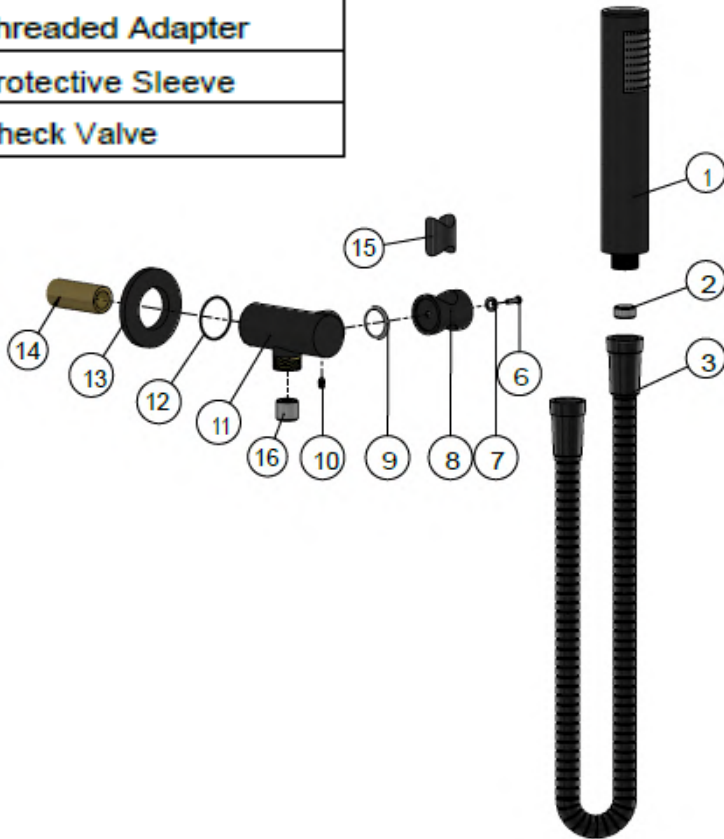

FEATURES

- 10 Year warranty
- Flow rate **6 L p/m**
- Solid brass construction
- Box Weight **1.06 kg**
- 68mm long 1/2" threaded adapter included

CARE

- Do not install tapware using any form of acetone silicones.
- Do not apply physical items (such as tools) directly to product.
- Never use house-hold or commercial detergents, citrus based cleaners, or abrasive cleaners.
- Clean using a mild washing soap solution rinsed, and dry with a soft cloth.
- Check for any product defects before installation.
- Refer to the installation manual for correct installation.

EXPLODED VIEW

NO.	Part Number
1	Handle Shower
2	Water Flow Controller
3	Shower Hose
6	Screw
7	Wear Ring
8	Bracket
9	Wear Ring
10	Screw
11	Bracket Base
12	O-Ring
13	Back Plate
14	Threaded Adapter
15	Protective Sleeve
16	Check Valve

NOTE: The hose end caps of parts (3,6) are made from a special hardened plastic to prevent the brass mount (8) from scratching.