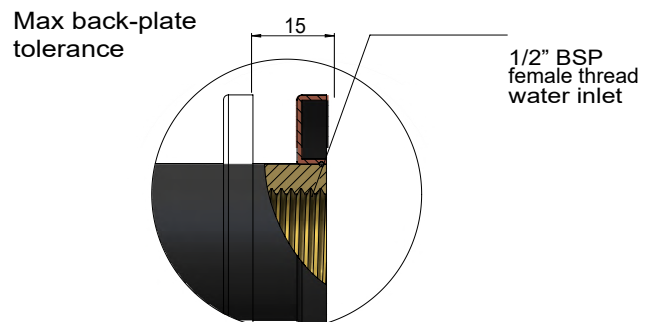

TOLERANCES