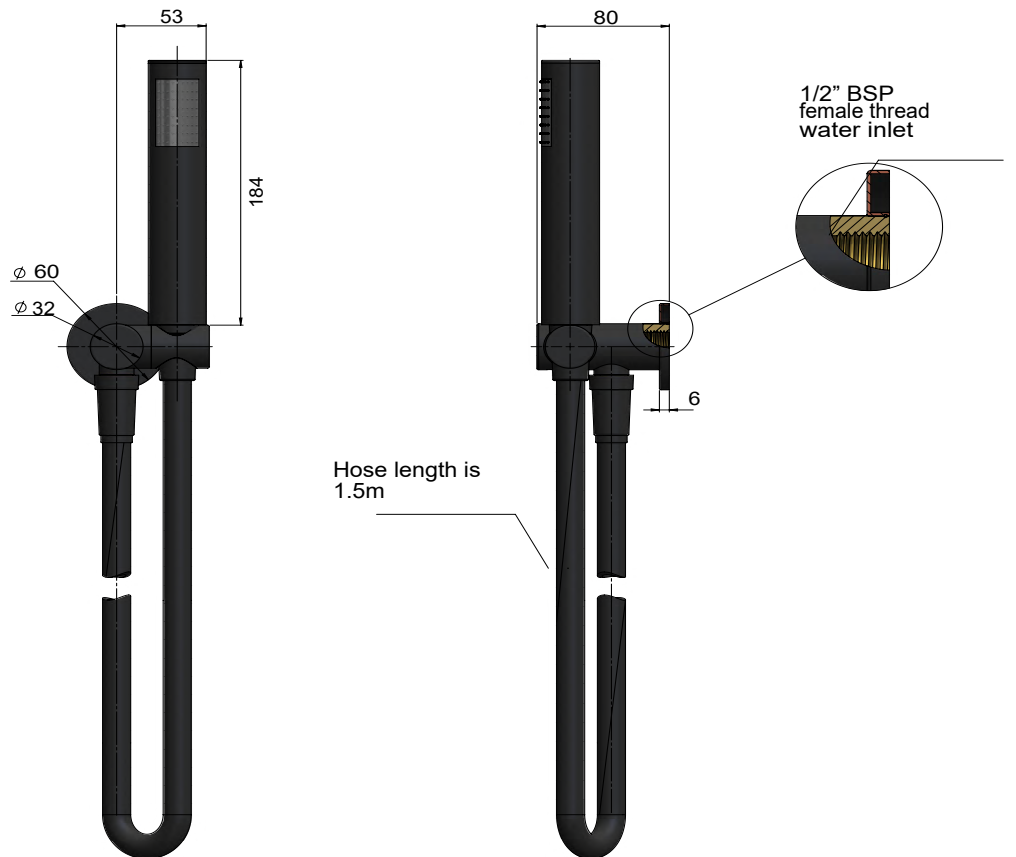

FEATURES

- 10 Year warranty
- Flow rate **6 L p/m**
- Solid brass construction
- Box Weight **1.06 kg**
- 68mm long 1/2" threaded adapter included

CARE

- Do not install tapware using any form of acetone silicones.
- Do not apply physical items (such as tools) directly to product.
- Never use house-hold or commercial detergents, citrus based cleaners, or abrasive cleaners.
- Clean using a mild washing soap solution rinsed, and dry with a soft cloth.
- Check for any product defects before installation.
- Refer to the installation manual for correct installation.

CREDENTIALS

- Watermark AS/NZS3718WMKA25013
- Wels Rated 3 Star

SPECIFICATIONS

FLOW RATE GRAPH

TOLERANCES

MZ06-R

HAND SHOWER

meir®

EXPLODED VIEW

NO.	Part Number
1	Handle Shower
2	Water Flow Controller
3	Shower Hose
6	Screw
7	Wear Ring
8	Bracket
9	Wear Ring
10	Screw
11	Bracket Base
12	O-Ring
13	Back Plate
14	Threaded Adapter
15	Protective Sleeve
16	Check Valve

NOTE: The hose end caps of parts (3,6) are made from a special hardened plastic to prevent the brass mount (8) from scratching.