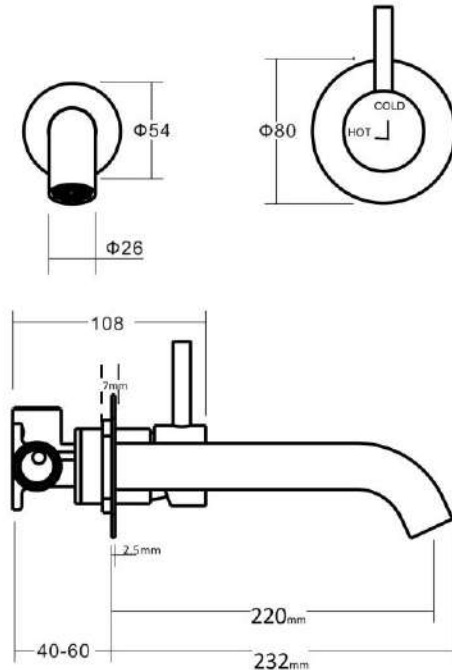

WISH2 Wall Basin/Bath Mixer Set 220mm SAVE MODE™ UNIVERSAL IN-WALL

Featuring the Exclusive Collection
vito berton

AVAILABLE FINISHES:

FOR MORE INFORMATION VISIT
www.aldertapware.com.au

SPECIFICATIONS

PRODUCT CODE:	42190S CHROME 40190S MATT BLACK 41190S BRUSHED NICKEL 42210S BRASS 42206S COPPER 42200S GRAPHITE
WELS:	5 STAR 6L/Min (Basin) T3752
MATERIAL:	BRASS
CARTRIDGE:	35mm ceramic disc
TEMPERATURE:	MAX 75° C
PRESSURE:	MAX 500 KPA
INSTALLATION:	UNIVERSAL IN-WALL LEVER UP GREEN
ACCREDITATIONS:	AS/NZS 3718 – WM 002002

PRODUCT FEATURES

- Contemporary take on the traditional pin lever with inverted pin and fixed curve spout
- Solid brass construction with a concealed aerator
- Ceramic disc cartridge for optimal performance
- Full flow aerator included
- SAVE MODE™ sustainably reduces energy usage
- Unique SAVE MODE™ laser printing of HOT & COLD
- AMOR-KOTE™ superior scratch resistant finishes
- Matching showers and accessories available to complete your bathroom look
- Australian designed and engineered
- Supported by a 15 year warranty