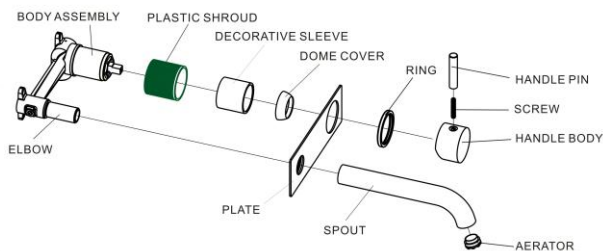

## WISH2 Wall Basin/Bath TRIM KIT

Backplate 180mm

SAVE MODE™

UNIVERSAL CONCEALED ASSEMBLY

Featuring the Exclusive Collection

vito berton

### SPECIFICATIONS

PRODUCT CODES:	TK242196S CHROME TK240196S MATTE BLACK TK241196S BRUSHED NICKEL
WELS:	5 STAR 6L/min (Basin) T37562
MATERIAL:	BRASS
CARTRIDGE:	35mm ceramic disc
TEMPERATURE:	MAX 75° C
PRESSURE:	MAX 500 KPA
CONNECTIONS:	½" BSP Female
INSTALLATION:	UNIVERSAL FIXED CONCEALED ASSEMBLY GREEN Handle right side only
ACCREDITATIONS:	AS/NZS 3718 – WM 002002

### PRODUCT FEATURES

- TRIM KIT INCLUDES DECORATIVE SLEEVE, DOME COVER, PLATE, SPOUT AND HANDLE
- BODY ASSEMBLY AND SHROUD SOLD SEPARATELY
- Trim kit in finishes to complete the WISH2 Wall Basin/Bath Set Mixer design
- Full flow aerator included
- Ensure the Universal Fixed Concealed Assembly has a 'green' tiling shroud
- SAVE MODE™ sustainably reduces energy usage
- Unique SAVE MODE™ laser printing of HOT & COLD
- AMOR-KOTE™ superior scratch resistant finishes
- Matching showers and accessories available to complete your bathroom look
- Australian designed and engineered