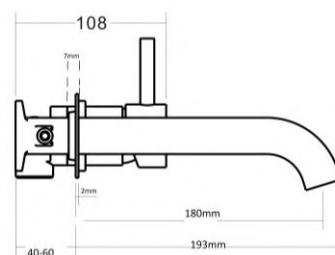

## WISH2 Wall Basin/Bath TRIM KIT

Backplate 180mm

SAVE MODE™

UNIVERSAL CONCEALED ASSEMBLY

Featuring the Exclusive Collection

vito berton

### SPECIFICATIONS

PRODUCT CODES:	TK242196S CHROME TK240196S MATTE BLACK TK241196S BRUSHED NICKEL
WELS:	5 STAR 6L/min (Basin) T37562
MATERIAL:	BRASS
CARTRIDGE:	35mm ceramic disc
TEMPERATURE:	MAX 75° C
PRESSURE:	MAX 500 KPA
CONNECTIONS:	½" BSP Female
INSTALLATION:	UNIVERSAL FIXED CONCEALED ASSEMBLY GREEN Handle right side only
ACCREDITATIONS:	AS/NZS 3718 – WM 002002

### PRODUCT FEATURES

- TRIM KIT INCLUDES DECORATIVE SLEEVE, DOME COVER, PLATE, SPOUT AND HANDLE
- BODY ASSEMBLY AND SHROUD SOLD SEPARATELY
- Trim kit in finishes to complete the WISH2 Wall Basin/Bath Set Mixer design
- Full flow aerator included
- Ensure the Universal Fixed Concealed Assembly has a 'green' tiling shroud
- SAVE MODE™ sustainably reduces energy usage
- Unique SAVE MODE™ laser printing of HOT & COLD
- AMOR-KOTE™ superior scratch resistant finishes
- Matching showers and accessories available to complete your bathroom look
- Australian designed and engineered