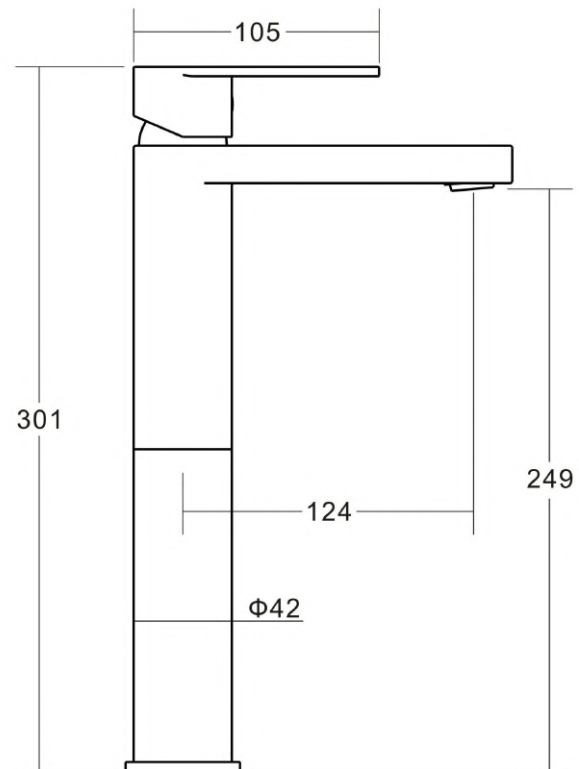

KALI Basin Mixer Extended SAVE MODE™

Featuring the Exclusive Collection
vito berton

FOR MORE INFORMATION VISIT
www.aldertapware.com.au

AVAILABLE FINISHES:

CHROME

MATTE BLACK

SPECIFICATIONS

PRODUCT CODE:	49092 CHROME 49097 MATTE BLACK
WELS:	5 STAR 6Litres/Min T38174
MATERIAL:	BRASS
CARTRIDGE:	25mm ceramic disc
TEMPERATURE:	MAX 75° C
PRESSURE:	MAX 500 KPA
CONNECTIONS:	½" BSP Female
ACCREDITATIONS:	AS/NZS 3718 – WM 002002

PRODUCT FEATURES

- Streamlined paddle designed lever and matching spout for contemporary homes
- Solid brass extended mixer with a fixed spout that suits above counter basins
- SAVE MODE™ reduces household hot water energy costs by up to 20%
- Modern integrated aerator for a seamless ascetic
- MIXER-LOK™ ensures your mixer never works loose
- Australian designed and engineered
- Supported by a 15 year warranty
- Available in 6 Star 4.5L/Min on request