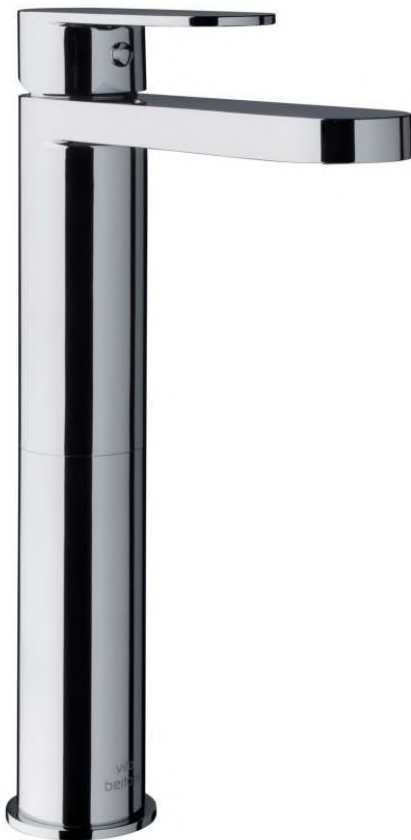

KALI Basin Mixer Extended SAVE MODE™

Featuring the Exclusive Collection
vito berton

FOR MORE INFORMATION VISIT
www.aldertapware.com.au

AVAILABLE FINISHES:

CHROME

MATTE BLACK

SPECIFICATIONS

PRODUCT CODE:	49092 CHROME 49097 MATTE BLACK
WELS:	5 STAR 6Litres/Min T38174
MATERIAL:	BRASS
CARTRIDGE:	25mm ceramic disc
TEMPERATURE:	MAX 75° C
PRESSURE:	MAX 500 KPA
CONNECTIONS:	½" BSP Female
ACCREDITATIONS:	AS/NZS 3718 – WM 002002

PRODUCT FEATURES

- Streamlined paddle designed lever and matching spout for contemporary homes
- Solid brass extended mixer with a fixed spout that suits above counter basins
- SAVE MODE™ reduces household hot water energy costs by up to 20%
- Modern integrated aerator for a seamless ascetic
- MIXER-LOK™ ensures your mixer never works loose
- Australian designed and engineered
- Supported by a 15 year warranty
- Available in 6 Star 4.5L/Min on request