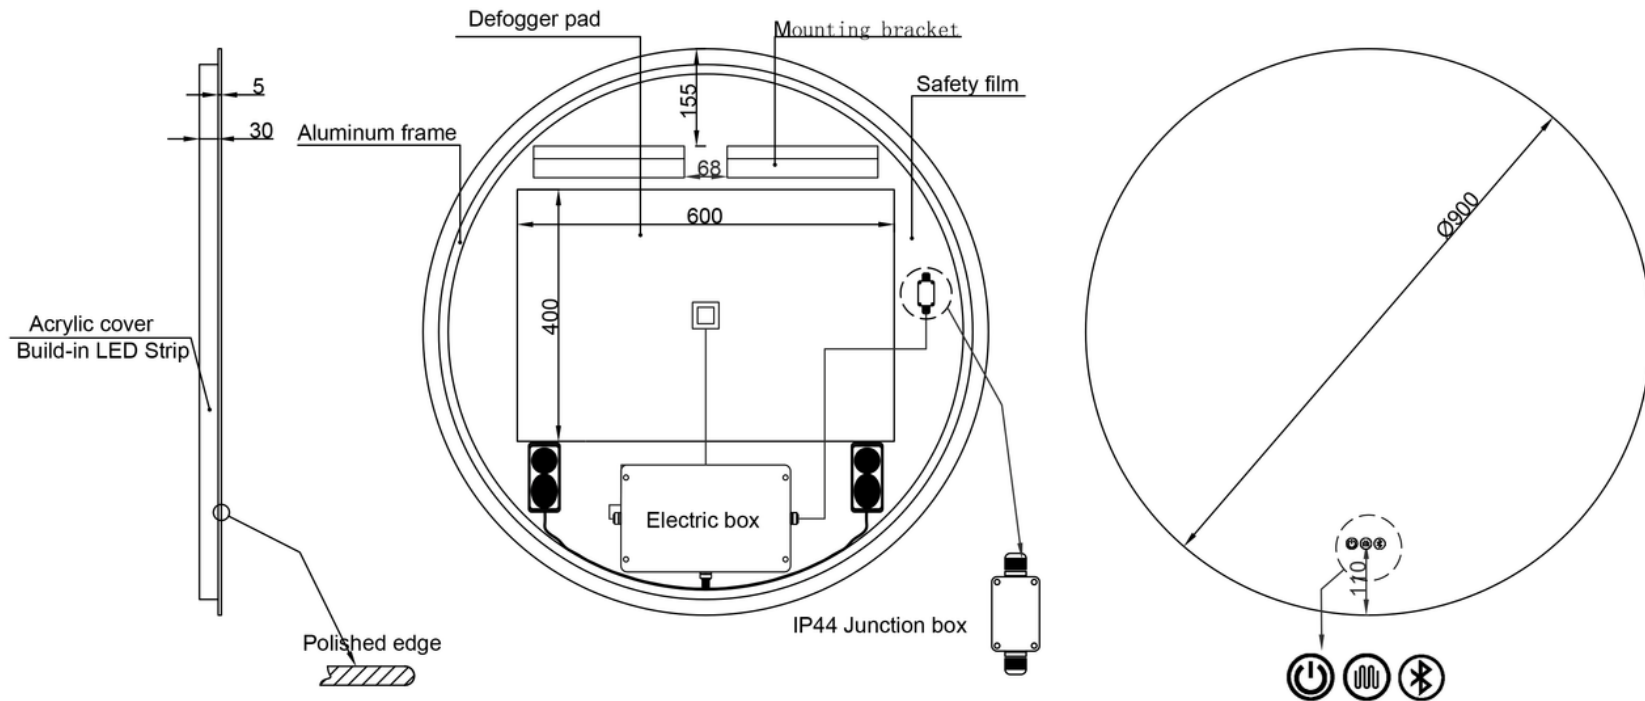

CIRCO

CIR900-B

SPECIFICATIONS

MIRRORING A BRIGHTER HOME

SKU CIR900-B

Size

- W 900mm
- H 900mm
- D 35mm
- N.W. 9.4KG

Features

- Touch buttons
- 3 LED Colour temperatures
- Light dimmable
- Mirror Demister with auto cut-off time
- Button illumination switchable to off
- Bluetooth speakers
- CCT remembrance
- Copper free 5mm mirror
- 220-240V AC 50/60Hz
- IP44 rating
- RCM compliant
- Includes hanging kit and junction box

NOTE: Must be installed by a licensed tradesman.

www.lumixe.com.au | 1300 586 493

All measurements are in mm and are for reference only. We recommend using a physical product for final measurement and rough-in stages. While we aim to have all measurements perfect at the time of publication and production normal manufacturing tolerances are to be expected and technical drawings may differ from actual product. Lumixe reserves the right to make modifications with prior notice.