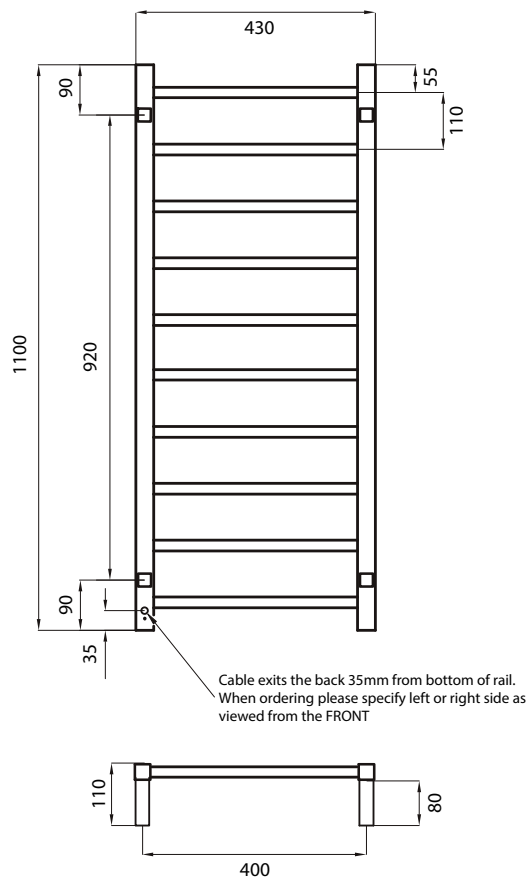

SQUARE HEATED specifications

STR430

MIRROR POLISHED AND SATIN BRUSHED
 MANUFACTURED FROM 304 GRADE
 STAINLESS STEEL
 COLOURED FINISHES MANUFACTURED
 FROM 201 GRADE STAINLESS STEEL
 IP55 RATED (COLOURED FINISHES ARE
 IP54 RATED)
 ALL TOWEL RAILS AVAILABLE WITH EITHER
 BOTTOM LEFT OR RIGHT OUTPUT
 HARD WIRED OR PLUG IN OPTIONS
 AVAILABLE ON ALL HEATED TOWEL RAILS
 CAN BE MOUNTED UPSIDE DOWN
 10 YEAR WARRANTY FOR CONSTRUCTION /
 HEATING ELEMENT
 COATING ON COLOURED RAILS ARE
 COVERED BY A 2 YEAR WARRANTY

FEATURES

- Square bar / Height 1100mm / 10 evenly spaced bars / 80W
- Standard model is 240V / IP55 rated
- Vertical bars 30mm x 30mm
- Horizontal bars 19mm x 19mm
- 110mm from wall
- Cable length: 1.4m
- To see our range of low voltage (12V) models please refer to our website for the complete range:
radiantheating.com.au

CODE

SIZE (MM) FINISH

STR430LEFT	430x1100	Polished	
STR430RIGHT	430x1100	Polished	
BSTR430LEFT	430x1100	Matt Black	
BSTR430RIGHT	430x1100	Matt Black	