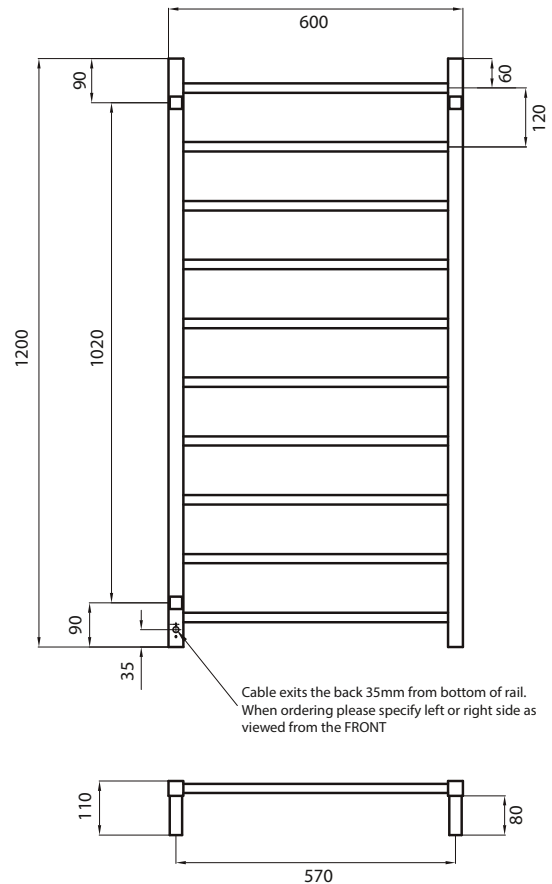

## STR02 – Standard 240V model

MANUFACTURED FROM 304 GRADE STAINLESS STEEL  
 IP55 RATED  
 ALL TOWEL RAILS AVAILABLE WITH EITHER BOTTOM LEFT OR RIGHT OUTPUT  
 ALL STANDARD RAILS ARE DUAL PURPOSE, OFFERING A PLUG AS STANDARD, BUT PACK CONTAINS A HARD WIRING KIT  
 CAN BE MOUNTED UPSIDE DOWN  
 10 YEAR WARRANTY FOR CONSTRUCTION / HEATING ELEMENT  
 COATING ON COLOURED RAILS ARE COVERED BY A 2 YEAR WARRANTY

### FEATURES

- Square bar / Height 1200mm / 10 evenly spaced bars / 130W
- Standard model is 240V / IP55 rated
- Vertical bars 30mm x 30mm
- Horizontal bars 19mm x 19mm
- 110mm from wall
- Cable length: 1.4m, plug included
- To see our range of low voltage (12V) models please refer to our website for the complete range: radiantheating.com.au

### SIZE (MM) FINISH

STR02LEFT	600x1200	Polished	
STR02RIGHT	600x1200	Polished	