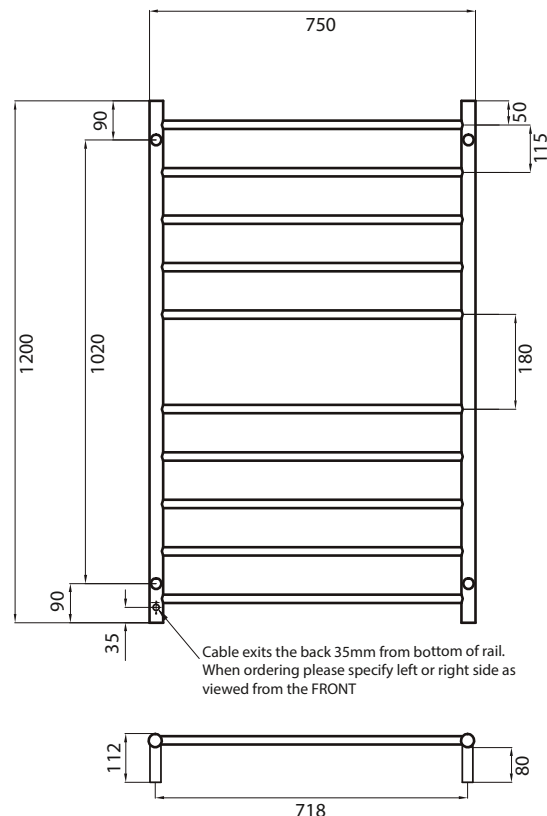

ROUND HEATED

RTR04 – Standard 240V model

MIRROR POLISHED AND BRUSHED SATIN
 MANUFACTURED FROM 304 GRADE
 STAINLESS STEEL
 COLOURED FINISHES MANUFACTURED
 FROM 201 GRADE STAINLESS STEEL
 IP55 RATED (COLOURED FINISHES ARE
 IP54 RATED)
 ALL TOWEL RAILS AVAILABLE WITH EITHER
 BOTTOM LEFT OR RIGHT OUTPUT
 ALL STANDARD RAILS ARE DUAL PURPOSE,
 OFFERING A PLUG AS STANDARD, BUT PACK
 CONTAINS A HARD WIRING KIT
 CAN BE MOUNTED UPSIDE DOWN
 10 YEAR WARRANTY FOR CONSTRUCTION /
 HEATING ELEMENT
 COATING ON COLOURED RAILS ARE
 COVERED BY A 2 YEAR WARRANTY

FEATURES	CODE	SIZE (MM)	FINISH
• Round bar / Height 1200mm / 10 bars with a central gap / 130W (Black rail 200W)	RTR04LEFT	750x1200	Polished 
• Standard model is 240V / IP55 rated	RTR04RIGHT	750x1200	Polished 
• Vertical bars 32mm diameter	BRU-RTR04LEFT	750x1200	Brushed Satin 
• Horizontal bars 19mm diameter	BRU-RTR04RIGHT	750x1200	Brushed Satin 
• Cable length: 1.4m, plug included	BRTR04LEFT	750x1200	Matt Black 
• To see our range of low voltage (12V) models please refer to our website for the complete range: radiantheating.com.au	BRTR04RIGHT	750x1200	Matt Black 