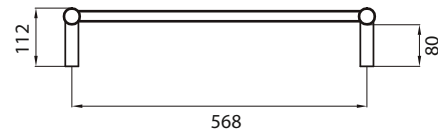

## RTR02 – Standard 240V model

MIRROR POLISHED AND BRUSHED SATIN  
 MANUFACTURED FROM 304 GRADE  
 STAINLESS STEEL  
 COLOURED FINISHES MANUFACTURED  
 FROM 201 GRADE STAINLESS STEEL  
 IP55 RATED (COLOURED FINISHES ARE  
 IP54 RATED)  
 ALL TOWEL RAILS AVAILABLE WITH EITHER  
 BOTTOM LEFT OR RIGHT OUTPUT  
 ALL STANDARD RAILS ARE DUAL PURPOSE,  
 OFFERING A PLUG AS STANDARD, BUT PACK  
 CONTAINS A HARD WIRING KIT  
 CAN BE MOUNTED UPSIDE DOWN  
 10 YEAR WARRANTY FOR CONSTRUCTION /  
 HEATING ELEMENT  
 COATING ON COLOURED RAILS ARE  
 COVERED BY A 2 YEAR WARRANTY

FEATURES	CODE	SIZE (MM)	FINISH	
<ul style="list-style-type: none"> <li>• Round bar / Height 1100mm / 10 bars with a central gap / 125W (Black rail 160W)</li> <li>• Standard model is 240V / IP55 rated</li> <li>• Vertical bars 32mm diameter</li> <li>• Horizontal bars 19mm diameter</li> <li>• 112mm from wall</li> <li>• Cable length: 1.4m, plug included</li> <li>• To see our range of low voltage (12V) models please refer to our website for the complete range: <a href="http://radiantheating.com.au">radiantheating.com.au</a></li> </ul>	RTR02LEFT	600x1100	Polished	
	RTR02RIGHT	600x1100	Polished	
	BRU-RTR02LEFT	600x1100	Brushed Satin	
	BRU-RTR02RIGHT	600x1100	Brushed Satin	
	GMG-RTR02LEFT	600x1100	Gun Metal Grey	
	GMG-RTR02RIGHT	600x1100	Gun Metal Grey	
	BRTR02LEFT	600x1100	Matt Black	
	BRTR02RIGHT	600x1100	Matt Black	
	BN-RTR02LEFT	600x1100	Brushed Nickel	
	BN-RTR02RIGHT	600x1100	Brushed Nickel	