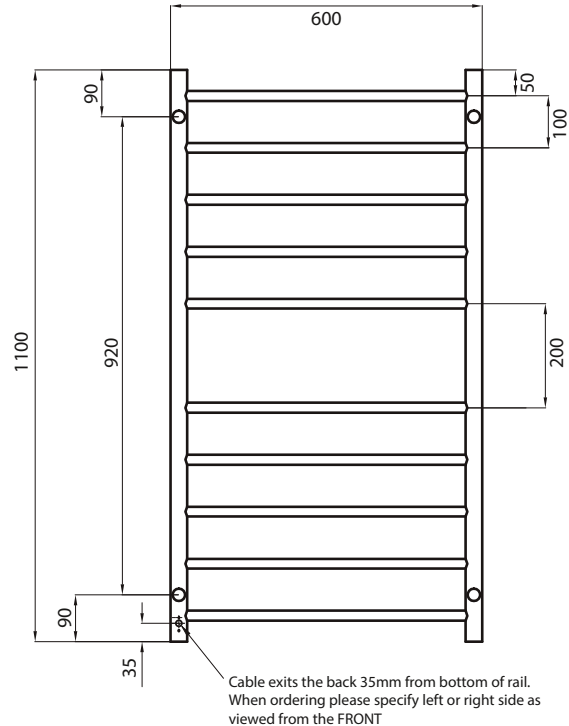

## RTR02 – Standard 240V model

MIRROR POLISHED AND BRUSHED SATIN  
 MANUFACTURED FROM 304 GRADE  
 STAINLESS STEEL  
 COLOURED FINISHES MANUFACTURED  
 FROM 201 GRADE STAINLESS STEEL  
 IP55 RATED (COLOURED FINISHES ARE  
 IP54 RATED)  
 ALL TOWEL RAILS AVAILABLE WITH EITHER  
 BOTTOM LEFT OR RIGHT OUTPUT  
 ALL STANDARD RAILS ARE DUAL PURPOSE,  
 OFFERING A PLUG AS STANDARD, BUT PACK  
 CONTAINS A HARD WIRING KIT  
 CAN BE MOUNTED UPSIDE DOWN  
 10 YEAR WARRANTY FOR CONSTRUCTION /  
 HEATING ELEMENT  
 COATING ON COLOURED RAILS ARE  
 COVERED BY A 2 YEAR WARRANTY

FEATURES	CODE	SIZE (MM)	FINISH	
<ul style="list-style-type: none"> <li>• Round bar / Height 1100mm / 10 bars with a central gap / 125W (Black rail 160W)</li> <li>• Standard model is 240V / IP55 rated</li> <li>• Vertical bars 32mm diameter</li> <li>• Horizontal bars 19mm diameter</li> <li>• 112mm from wall</li> <li>• Cable length: 1.4m, plug included</li> <li>• To see our range of low voltage (12V) models please refer to our website for the complete range: <a href="http://radiantheating.com.au">radiantheating.com.au</a></li> </ul>	RTR02LEFT	600x1100	Polished	
	RTR02RIGHT	600x1100	Polished	
	BRU-RTR02LEFT	600x1100	Brushed Satin	
	BRU-RTR02RIGHT	600x1100	Brushed Satin	
	GMG-RTR02LEFT	600x1100	Gun Metal Grey	
	GMG-RTR02RIGHT	600x1100	Gun Metal Grey	
	BRTR02LEFT	600x1100	Matt Black	
	BRTR02RIGHT	600x1100	Matt Black	
	BN-RTR02LEFT	600x1100	Brushed Nickel	
	BN-RTR02RIGHT	600x1100	Brushed Nickel	