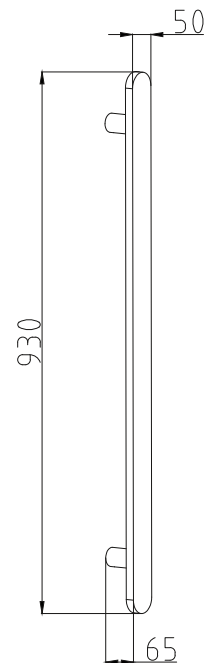

VERTICAL SINGLE BARS

FVTR-930

MIRROR POLISHED MANUFACTURED FROM 304 GRADE STAINLESS STEEL

COLOURED FINISHES MANUFACTURED FROM 201 GRADE STAINLESS STEEL

IP55 RATED

10 YEAR WARRANTY FOR CONSTRUCTION / HEATING ELEMENT

FEATURES	CODE	WATT	SIZE (MM)	FINISH	
• Vertical flat bar / 12V	FVTR-930	25W	50x930	Mirror Polished	
• Can be used as heated and non-heated	BLK-FVTR-930	25W	50x930	Matt Black	
• Distance from the wall: 65 mm	GMG-FVTR-930	25W	50x930	Gun Metal Grey	
• Width between fixing holes: 750 mm	BN-FVTR-930	25W	50x930	Brushed Nickel	
	LG-FVTR-930	25W	50x930	Light Gold	