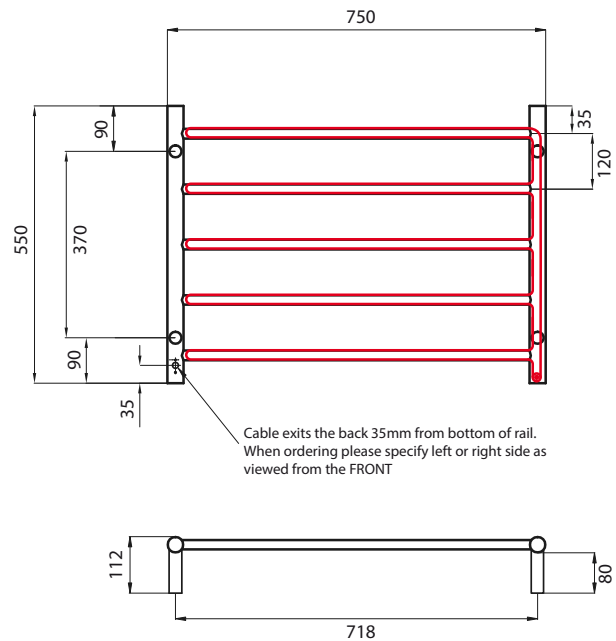

ROUND HEATED

RTR03 – 12V model

LOW VOLTAGE 12 VOLT MODEL
 MIRROR POLISHED AND BRUSHED SATIN
 MANUFACTURED FROM 304 GRADE
 STAINLESS STEEL
 COLOURED FINISHES MANUFACTURED
 FROM 201 GRADE STAINLESS STEEL
 ALL TOWEL RAILS AVAILABLE WITH EITHER
 BOTTOM LEFT OR RIGHT OUTPUT
 3M CABLE, NO PLUG, INCLUDES THE
 TRANSFORMER
 CAN BE MOUNTED UPSIDE DOWN
 10 YEAR WARRANTY FOR CONSTRUCTION /
 HEATING ELEMENT
 COATING ON COLOURED RAILS ARE
 COVERED BY A 2 YEAR WARRANTY

FEATURES

- Round bar / Height 550mm / 5 evenly spaced bars / 75W
- Low voltage 12V ladder
- Vertical bars 32mm diameter
- Horizontal bars 19mm diameter
- 112mm from wall

CODE

SIZE (MM) FINISH

12V-RTR03LEFT	750x550	Polished	
12V-RTR03RIGHT	750x550	Polished	