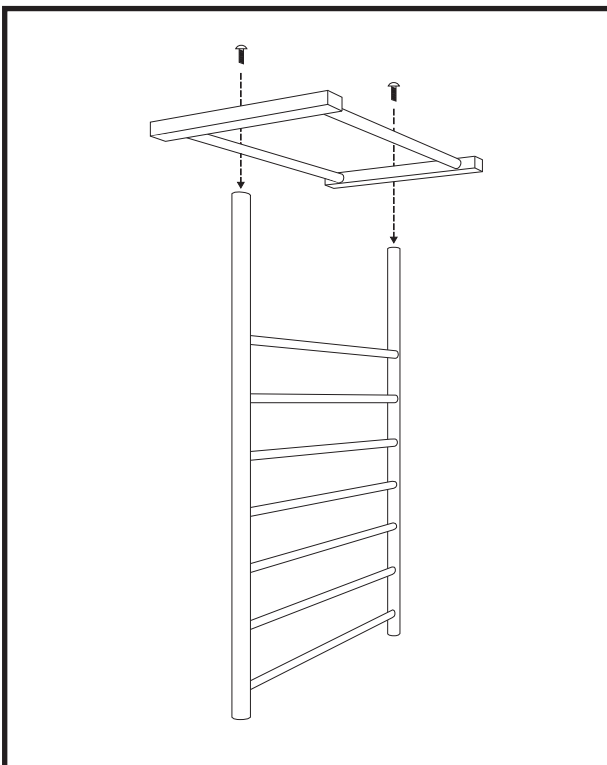

HOTWIRE HEATED TOWEL RAIL INSTALLATION MANUAL

Congratulations on the purchase of your Modelle Towel Rail. You have purchased a quality product that will serve you well for years to come.

Please follow these installation instructions carefully to ensure maximum value and enjoyment from your new Hotwire Towel Rail.

INSTRUCTIONAL STUFF

Remove the attached screws attached to your Towel Rail.

1. Turn the unit upside down. Ensure you place the rail on a soft surface so that the tops of the rails are not damaged.
2. Using the screws provided, screw the base to the uprights.
3. Turn unit up the right way and enjoy using your new towel rail.

All the components to complete either method are included in the package.

Fig. 1

LEGAL STUFF:

If installed directly to fixed wiring, a qualified Electrician must install this appliance in accordance with local wiring regulations and this Instruction Manual. A means of disconnection from the supply must be provided. If connected to the supply via a three-pin plug to a fixed socket, the plug must be accessible for disconnection. If the power cord is damaged the complete appliance should be returned to the Manufacturer for repair.

More Legal Stuff:

- This appliance is not intended for use by persons (including children) with reduced physical, sensory or mental capabilities, or lack of experience and knowledge, unless they have been given supervision or instruction concerning use of the appliance by a person responsible for their safety.
- Children should be supervised to ensure that they do not play with the appliance.
- Means for disconnection must be incorporated in the fixed wiring in accordance with the wiring rules.
- If the supply cord is damaged, it must be replaced by the Manufacturer, its service agent or similarly qualified persons in order to avoid a hazard.
- Keep heating surfaces at least 100 mm away from surrounding structures.

WARRANTY

For warranty information please see enclosed sheet or websites listed below.

AUSTRALIA

Hotwire Heating
www.hotwireheating.com.au

NEW ZEALAND

The Heating Company
www.theheatingcompany.co.nz