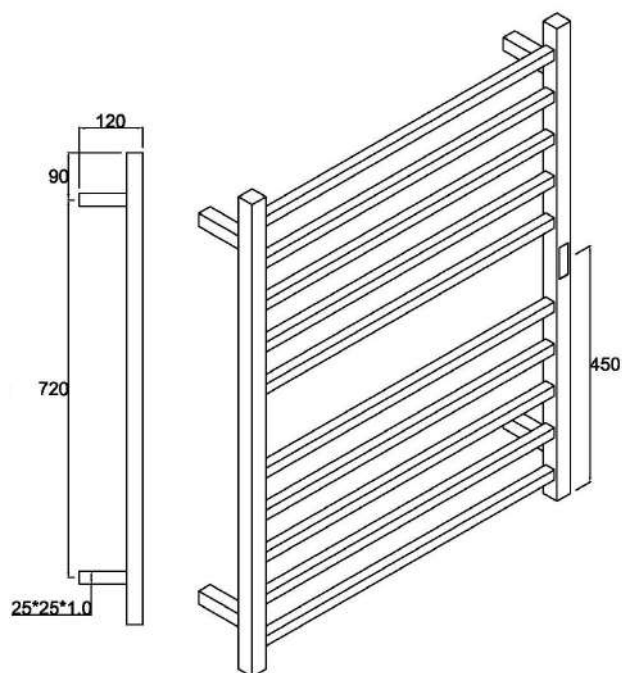

# FLAT SQ10 SPECIFICATIONS SHEET

**Towel rail timer build in to every towel rail**

**Note**

All measurements and specifications are subject to change without notice. Exact dimensions for product supplied may vary slightly from specifications provided

**Manufactured to International Standards**

AS/NZ60335.2.43:2018  
AS/NZ60335.1

**IP Rating IP55**

**Concealed Wiring Included**

**Wiring**

Your Hotwire rail can be installed with the cable coming from either left, right. 1.5 meters of flex is provided as are all the components required for concealed Wiring. A 3 pin plug is also fitted

**Supply**

230/240 volts a.c. 50HZ

**Finish Options**

- Stainless Steel
- Gun Metal Grey
- Gold
- Brushed Nickel
- Matte Black

STYLE	
Model	Flat SQ10
Number of Rails	10
Height (mm)	900
Width (mm)	700
Depth (mm)	120
Weight (kg)	4
Watts	130