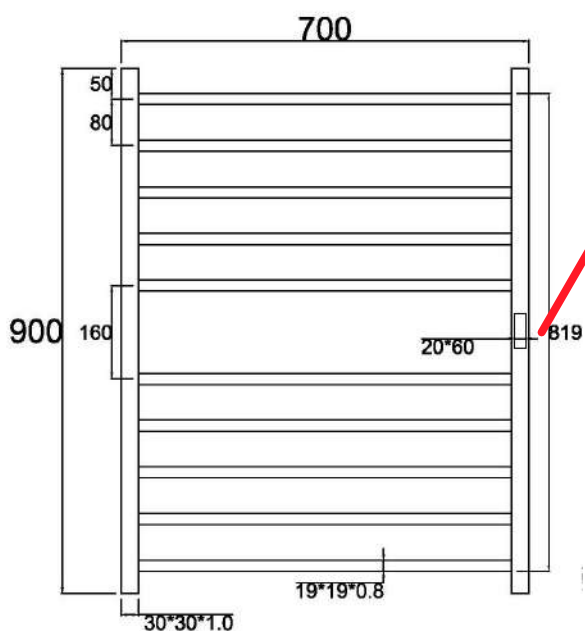

# FLAT SQ10 SPECIFICATIONS SHEET

**Towel rail timer build in to every towel rail**

**Note**

All measurements and specifications are subject to change without notice. Exact dimensions for product supplied may vary slightly from specifications provided

**Manufactured to International Standards**

AS/NZ60335.2.43:2018  
AS/NZ60335.1

**IP Rating IP55**

**Concealed Wiring Included**

**Wiring**

Your Hotwire rail can be installed with the cable coming from either left, right. 1.5 meters of flex is provided as are all the components required for concealed Wiring. A 3 pin plug is also fitted

**Supply**

230/240 volts a.c. 50HZ

**Finish Options**

- Stainless Steel
- Gun Metal Grey
- Gold
- Brushed Nickel
- Matte Black

STYLE	
Model	Flat SQ10
Number of Rails	10
Height (mm)	900
Width (mm)	700
Depth (mm)	120
Weight (kg)	4
Watts	130