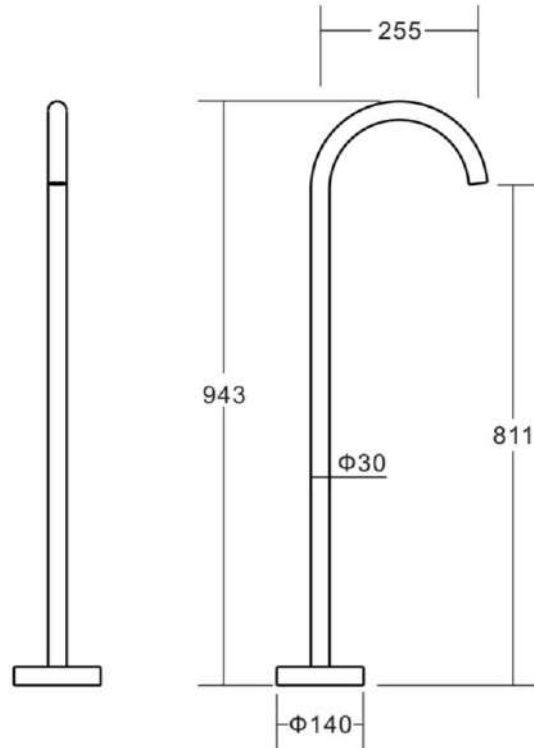

AQ Floor Mounted Bath Filler Gooseneck

Featuring the Exclusive Collection
vito berton